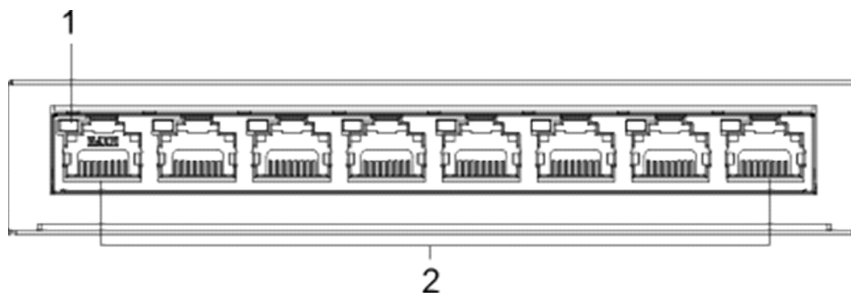

- 8 × 10/100 Mbps RJ45 Port
- Easy Plug-and-Play Installation
- Desk- and Wall-Mounting
- Rugged Metal Case, Exquisite and Beautiful Design

▪ Specification

Model		DS-3E0108-O
General	Shell	Metal material, fan-free design
	Net Weight	0.2 kg (0.441 lb)
	Gross Weight	0.35 kg (0.77 lb)
	Dimensions (W × H × D)	142.4 mm × 25.6 mm × 53.1 mm (5.606" × 1.007" × 2.09")
	Operating Temperature	0 °C to 40 °C (32 °F to 104 °F)
	Storage Temperature	-40 °C to 85 °C (-40 °F to 185 °F)
	Operating Humidity	5% to 95% (no condensation)
	Relative Humidity	5% to 95% (no condensation)
	Power Supply	5 V DC, 1 A
	Max. Power Consumption	5 W
	Power Consumption in Idle	< 5 W
	Surge Protection	2 kV
	Network Parameters	Ports
MAC Address Table		2 K
Switching Capacity		1.6 Gbps
Packet Forwarding Rate		1.19 Mpps
Internal Cache		0.768 Mbits
Approval	EMC	FCC (47 CFR Part 15, Subpart B),CE-EMC (EN 55032: 2015+A11: 2020, EN IEC 61000-3-2: 2019, EN 61000-3-3: 2013+A1: 2019, EN 50130-4: 2011+A1: 2014, EN 55035: 2017+A11: 2020),IC (ICES-003: Issue 7:2020)
	Safety	UL (UL 60950-1),CB (AMD1:2009, AMD2:2013, IEC 62368-1: 2014 (Second Edition), CE-LVD (EN 62368-1: 2014+A11: 2017)
	Chemistry	CE-RoHS (2011/65/EU),WEEE (2012/19/EU),Reach (Regulation (EC) No.1907/2006)

▪ Available Model

DS-3E0108-O

▪ Typical Application

▪ Physical Interface

Front Panel

Rear Panel

No.	Indicator/Port
1	LINK/ACT Indicator
2	10/100 Mbps RJ45 Port
3	PWR Indicator
4	Grounding Terminal
5	Power Supply

▪ Dimension (Unit: mm)

Headquarters

No.555 Qianmo Road, Binjiang District,
Hangzhou 310051, China
T +86-571-8807-5998
www.hikvision.com

Follow us on social media to get the latest product and solution information.