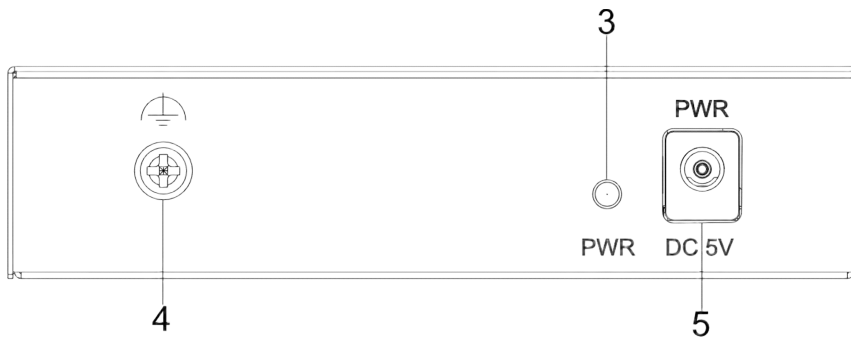

- 8 × 10/100 Mbps RJ45 Port
- Easy Plug-and-Play Installation
- Desk- and Wall-Mounting
- Rugged Metal Case, Exquisite and Beautiful Design

▪ Specification

Model		DS-3E0108-O
General	Shell	Metal material, fan-free design
	Net Weight	0.2 kg (0.441 lb)
	Gross Weight	0.35 kg (0.77 lb)
	Dimensions (W × H × D)	142.4 mm × 25.6 mm × 53.1 mm (5.606" × 1.007" × 2.09")
	Operating Temperature	0 °C to 40 °C (32 °F to 104 °F)
	Storage Temperature	-40 °C to 85 °C (-40 °F to 185 °F)
	Operating Humidity	5% to 95% (no condensation)
	Relative Humidity	5% to 95% (no condensation)
	Power Supply	5 V DC, 1 A
	Max. Power Consumption	5 W
	Power Consumption in Idle	< 5 W
	Surge Protection	2 kV
	Network Parameters	Ports
MAC Address Table		2 K
Switching Capacity		1.6 Gbps
Packet Forwarding Rate		1.19 Mpps
Internal Cache		0.768 Mbits
Approval	EMC	FCC (47 CFR Part 15, Subpart B),CE-EMC (EN 55032: 2015+A11: 2020, EN IEC 61000-3-2: 2019, EN 61000-3-3: 2013+A1: 2019, EN 50130-4: 2011+A1: 2014, EN 55035: 2017+A11: 2020),IC (ICES-003: Issue 7:2020)
	Safety	UL (UL 60950-1),CB (AMD1:2009, AMD2:2013, IEC 62368-1: 2014 (Second Edition), CE-LVD (EN 62368-1: 2014+A11: 2017)
	Chemistry	CE-RoHS (2011/65/EU),WEEE (2012/19/EU),Reach (Regulation (EC) No.1907/2006)

▪ Available Model

DS-3E0108-O

▪ Typical Application

▪ Physical Interface

Front Panel

Rear Panel

No.	Indicator/Port
1	LINK/ACT Indicator
2	10/100 Mbps RJ45 Port
3	PWR Indicator
4	Grounding Terminal
5	Power Supply

▪ Dimension (Unit: mm)

Headquarters

No.555 Qianmo Road, Binjiang District,
Hangzhou 310051, China
T +86-571-8807-5998
www.hikvision.com

Follow us on social media to get the latest product and solution information.