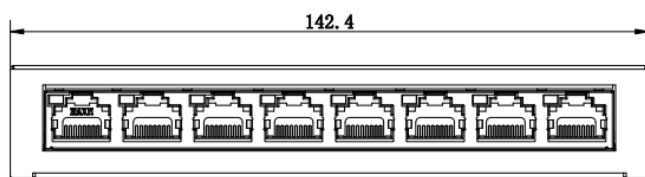

- 8 × 10/100 Mbps RJ45 Port
- Easy Plug-and-Play Installation
- Desk- and Wall-Mounting
- Rugged Metal Case, Exquisite and Beautiful Design

▪ Specification

Model		DS-3E0108-O
General	Shell	Metal material, fan-free design
	Net Weight	0.2 kg (0.441 lb)
	Gross Weight	0.35 kg (0.77 lb)
	Dimensions (W × H × D)	142.4 mm × 25.6 mm × 53.1 mm (5.606" × 1.007" × 2.09")
	Operating Temperature	0 °C to 40 °C (32 °F to 104 °F)
	Storage Temperature	-40 °C to 85 °C (-40 °F to 185 °F)
	Operating Humidity	5% to 95% (no condensation)
	Relative Humidity	5% to 95% (no condensation)
	Power Supply	5 V DC, 1 A
	Max. Power Consumption	5 W
	Power Consumption in Idle	< 5 W
	Surge Protection	2 kV
	Network Parameters	Ports
MAC Address Table		2 K
Switching Capacity		1.6 Gbps
Packet Forwarding Rate		1.19 Mpps
Internal Cache		0.768 Mbits
Approval	EMC	FCC (47 CFR Part 15, Subpart B),CE-EMC (EN 55032: 2015+A11: 2020, EN IEC 61000-3-2: 2019, EN 61000-3-3: 2013+A1: 2019, EN 50130-4: 2011+A1: 2014, EN 55035: 2017+A11: 2020),IC (ICES-003: Issue 7:2020)
	Safety	UL (UL 60950-1),CB (AMD1:2009, AMD2:2013, IEC 62368-1: 2014 (Second Edition), CE-LVD (EN 62368-1: 2014+A11: 2017)
	Chemistry	CE-RoHS (2011/65/EU),WEEE (2012/19/EU),Reach (Regulation (EC) No.1907/2006)

▪ Available Model

DS-3E0108-O

▪ Typical Application

▪ Physical Interface

Front Panel

Rear Panel

No.	Indicator/Port
1	LINK/ACT Indicator
2	10/100 Mbps RJ45 Port
3	PWR Indicator
4	Grounding Terminal
5	Power Supply

▪ Dimension (Unit: mm)

Headquarters

No.555 Qianmo Road, Binjiang District,
Hangzhou 310051, China
T +86-571-8807-5998
www.hikvision.com

Follow us on social media to get the latest product and solution information.