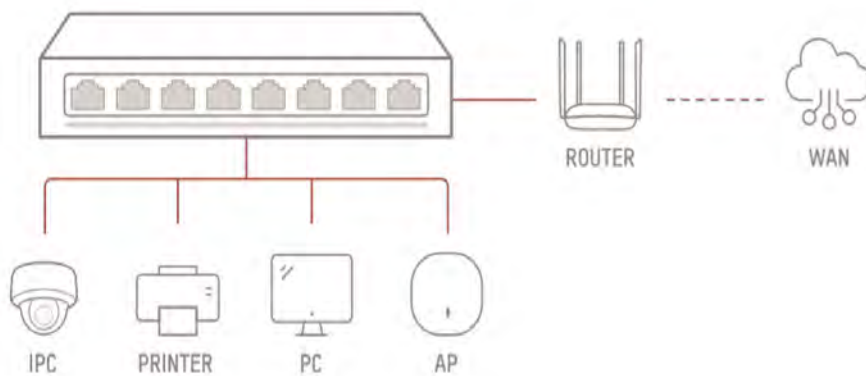

DS-3E0108-O
8-Port Fast Ethernet Switch

DS-3E0108-O provides eight 10/100 Mbps Ethernet ports which support line speed forwarding. With simple and mini exquisite body, the switch is plug and play and easy to use, suitable for home, school, dormitory, office, small monitoring and other simple network environments.

- 8 × 10/100 Mbps RJ45 Port
- Easy Plug-and-Play Installation
- Desk- and Wall-Mounting
- Rugged Metal Case, Exquisite and Beautiful Design

▪ Specification

Model		DS-3E0108-O
General	Shell	Metal material, fan-free design
	Net Weight	0.2 kg (0.441 lb)
	Gross Weight	0.35 kg (0.77 lb)
	Dimensions (W × H × D)	142.4 mm × 25.6 mm × 53.1 mm (5.606" × 1.007" × 2.09")
	Operating Temperature	0 °C to 40 °C (32 °F to 104 °F)
	Storage Temperature	-40 °C to 85 °C (-40 °F to 185 °F)
	Operating Humidity	5% to 95% (no condensation)
	Relative Humidity	5% to 95% (no condensation)
	Power Supply	5 V DC, 1 A
	Max. Power Consumption	5 W
	Power Consumption in Idle	< 5 W
	Surge Protection	2 kV
	Network Parameters	Ports
MAC Address Table		2 K
Switching Capacity		1.6 Gbps
Packet Forwarding Rate		1.19 Mpps
Internal Cache		0.768 Mbits
Approval	EMC	FCC (47 CFR Part 15, Subpart B),CE-EMC (EN 55032: 2015+A11: 2020, EN IEC 61000-3-2: 2019, EN 61000-3-3: 2013+A1: 2019, EN 50130-4: 2011+A1: 2014, EN 55035: 2017+A11: 2020),IC (ICES-003: Issue 7:2020)
	Safety	UL (UL 60950-1),CB (AMD1:2009, AMD2:2013, IEC 62368-1: 2014 (Second Edition), CE-LVD (EN 62368-1: 2014+A11: 2017)
	Chemistry	CE-RoHS (2011/65/EU),WEEE (2012/19/EU),Reach (Regulation (EC) No.1907/2006)

▪ Available Model

DS-3E0108-O

▪ Typical Application

▪ Physical Interface

Front Panel

Rear Panel

No.	Indicator/Port
1	LINK/ACT Indicator
2	10/100 Mbps RJ45 Port
3	PWR Indicator
4	Grounding Terminal
5	Power Supply