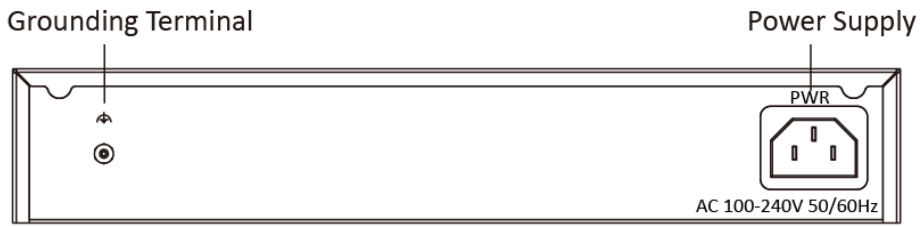

Physical Interface

Front panel:

Rear panel:

Available Model

DS-3E1326P-EI

Dimension (unit: mm)