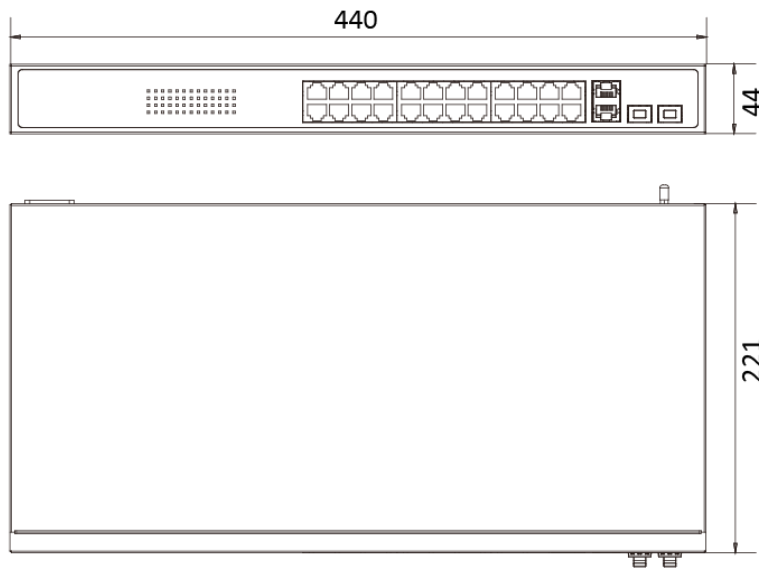

Physical Interface

Front panel:

Rear panel:

Available Model

DS-3E1326P-EI

Dimension (unit: mm)

Typical Application

Distributed by