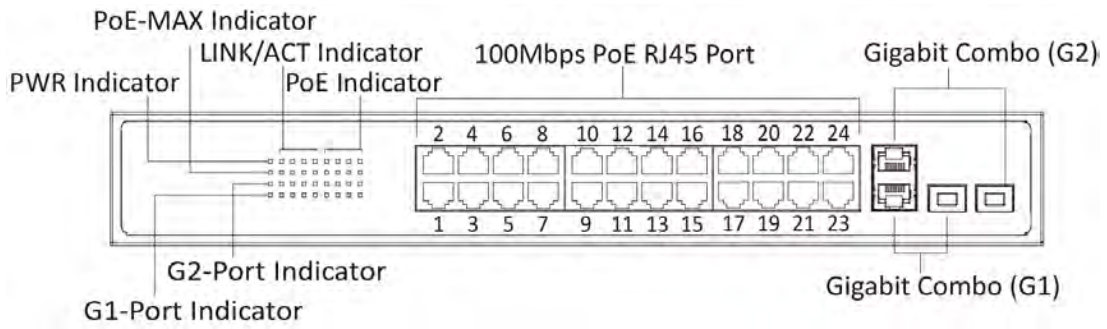

Physical Interface

Front panel:

Rear panel: