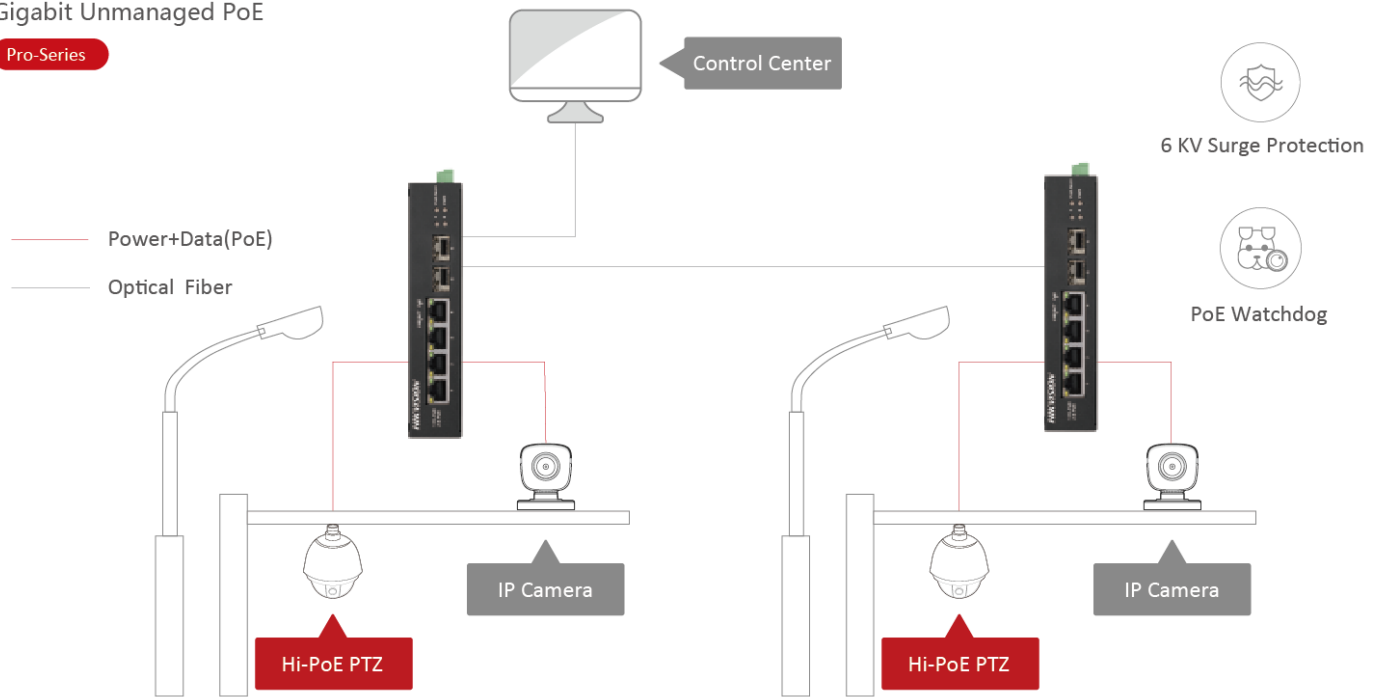

Typical Application

4-Port Gigabit PoE

Gigabit Unmanaged PoE

Pro-Series