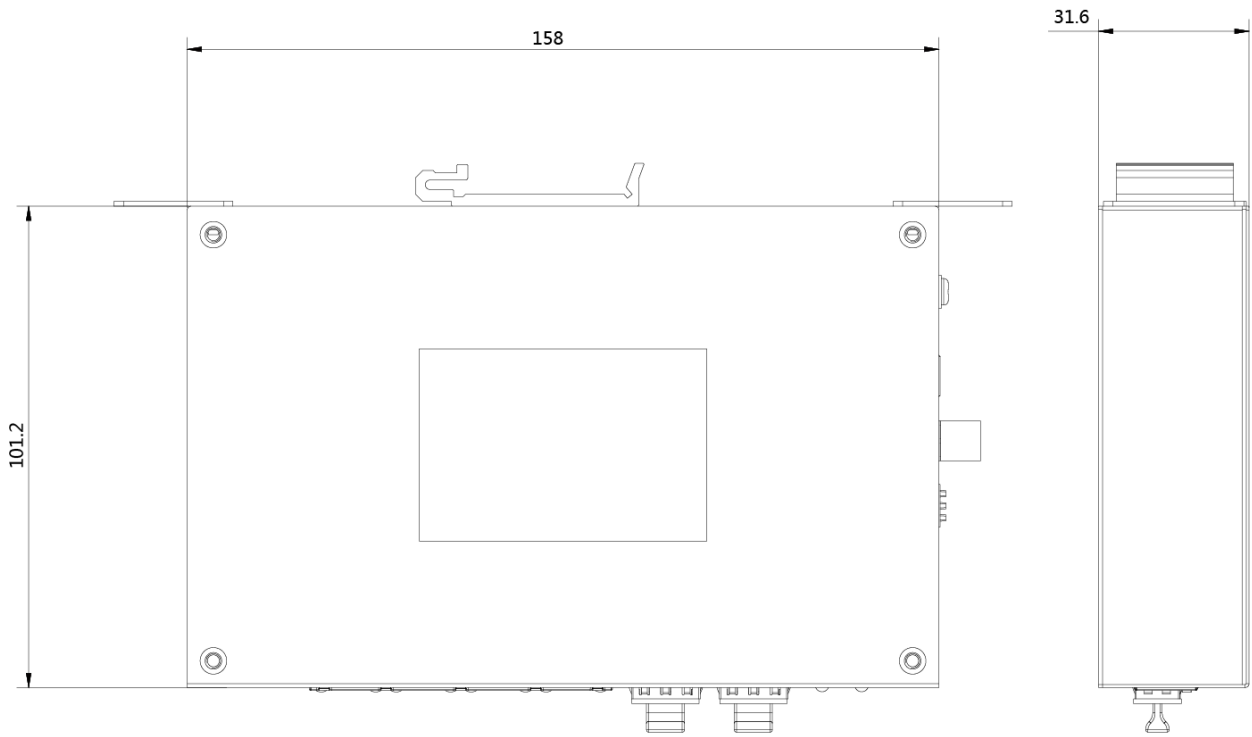

Physical Interface

Front panel:

Back panel:

Available Model

DS-3T0506HP-E/HS

Dimension (unit: mm)

Typical Application

4-Port Gigabit PoE