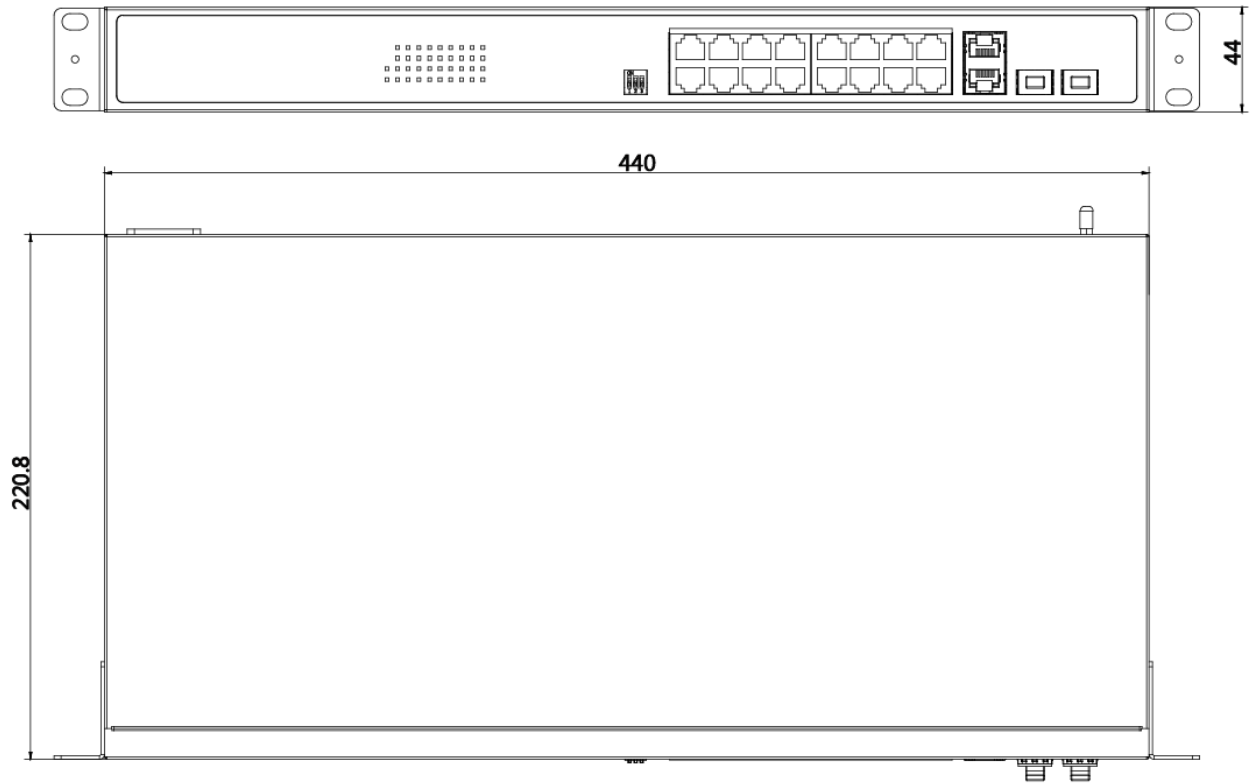

Physical Interface

Front panel:

Back panel:

Available Model

DS-3E0520HP-E

Dimension (unit: mm)

Typical Application

Distributed by