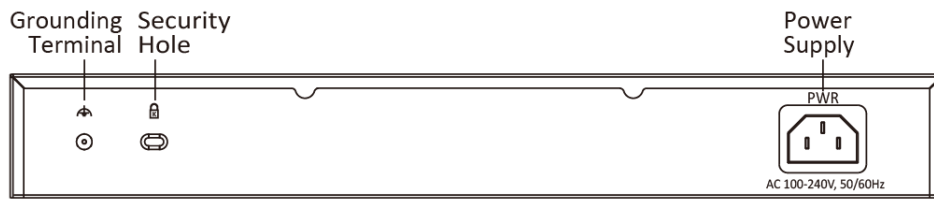

Available Model

DS-3E0520HP-E