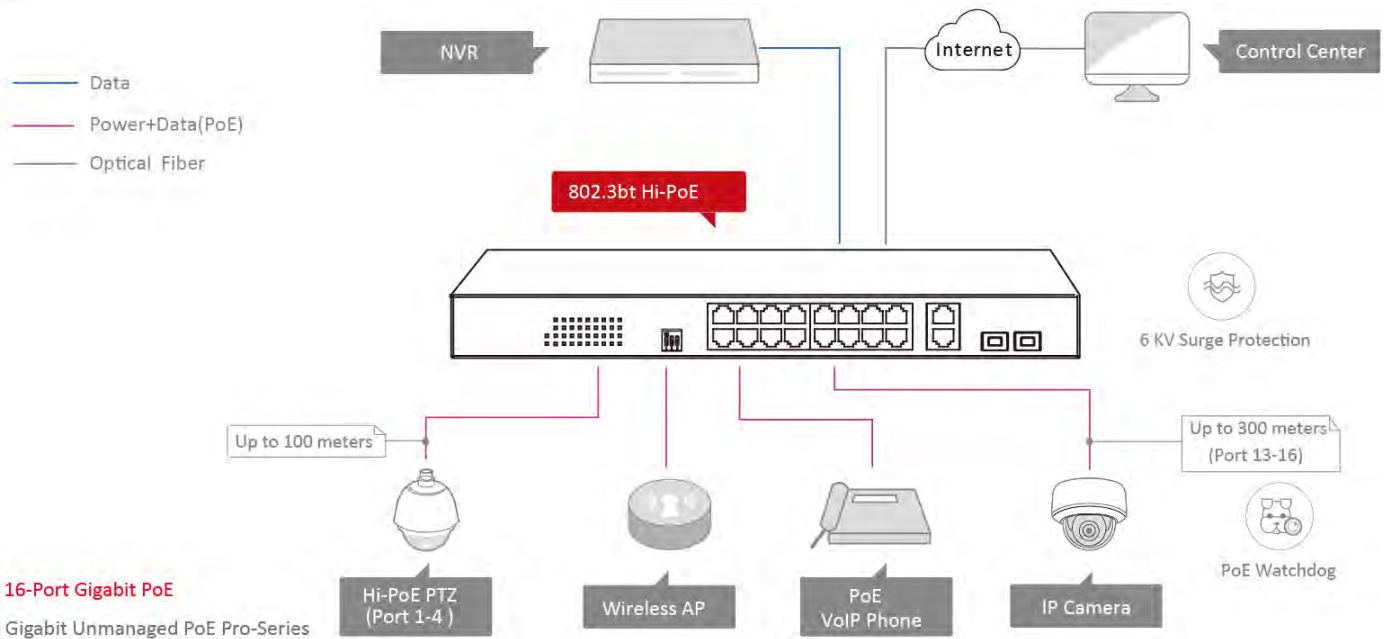

DS-3E0520HP-E**20-Port Gigabit Unmanaged Hi-PoE Switch**

DS-3E0520HP-E switches are layer 2 Hi-PoE switches, providing advanced PoE power supply technology and Gigabit networks design on the basis of high-performance access to ensure stable data upload. The switches support Hi-PoE, long range, port isolation, and PoE watchdog function.

**Key Feature**

- 12 × gigabit PoE ports, 4 × gigabit Hi-PoE ports, 2 × gigabit RJ45 ports, and 2 × gigabit fiber optical ports.
- IEEE 802.3at/af/bt standard for Hi-PoE ports (Max. 90 W PoE output).
- IEEE 802.3at/af standard for PoE ports (Max. 30 W PoE output).
- IEEE 802.3, IEEE 802.3u, IEEE 802.3x, IEEE 802.3ab, and IEEE 802.3z standard.
- 6 KV surge protection for PoE ports.
- Up to 300 m long-range transmission.
- PoE watchdog to auto detect and restart the cameras that do not respond.
- Port isolation to improve network security.
- Gigabit network access design.
- Wire-speed forwarding.
- Store-and-forward switching.
- Solid high-strength metal shell.

Physical Interface

Front panel:

Back panel:

Available Model

DS-3E0520HP-E

Dimension (unit: mm)

Typical Application

Distributed by