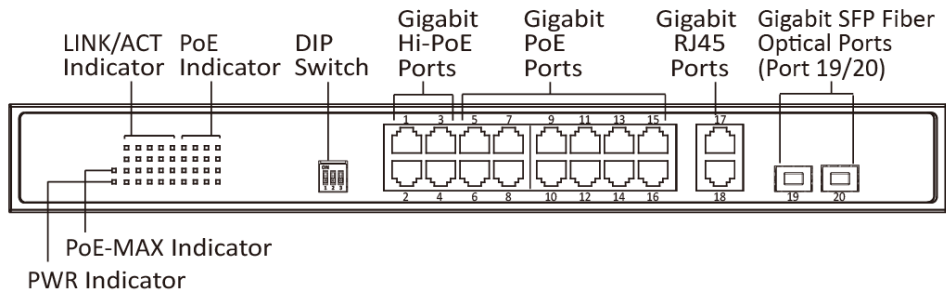

Physical Interface

Front panel:

Back panel: