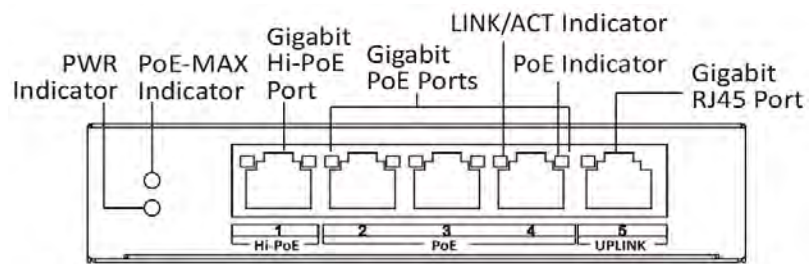

Physical Interface

Front panel:

Back panel: