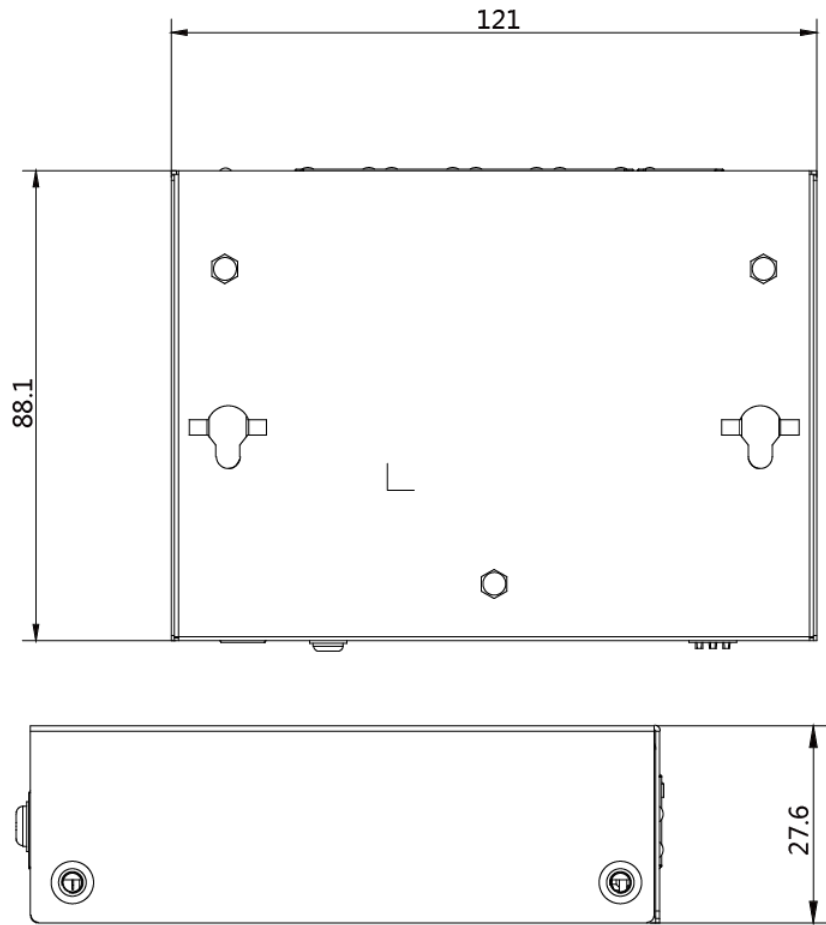

Dimension (unit: mm)