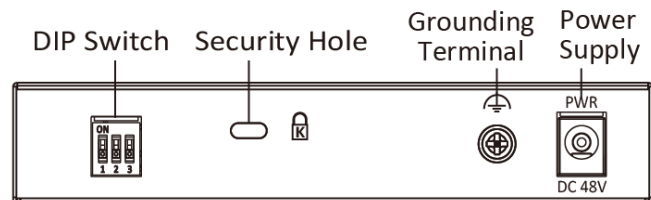

Available Model

DS-3E0505HP-E