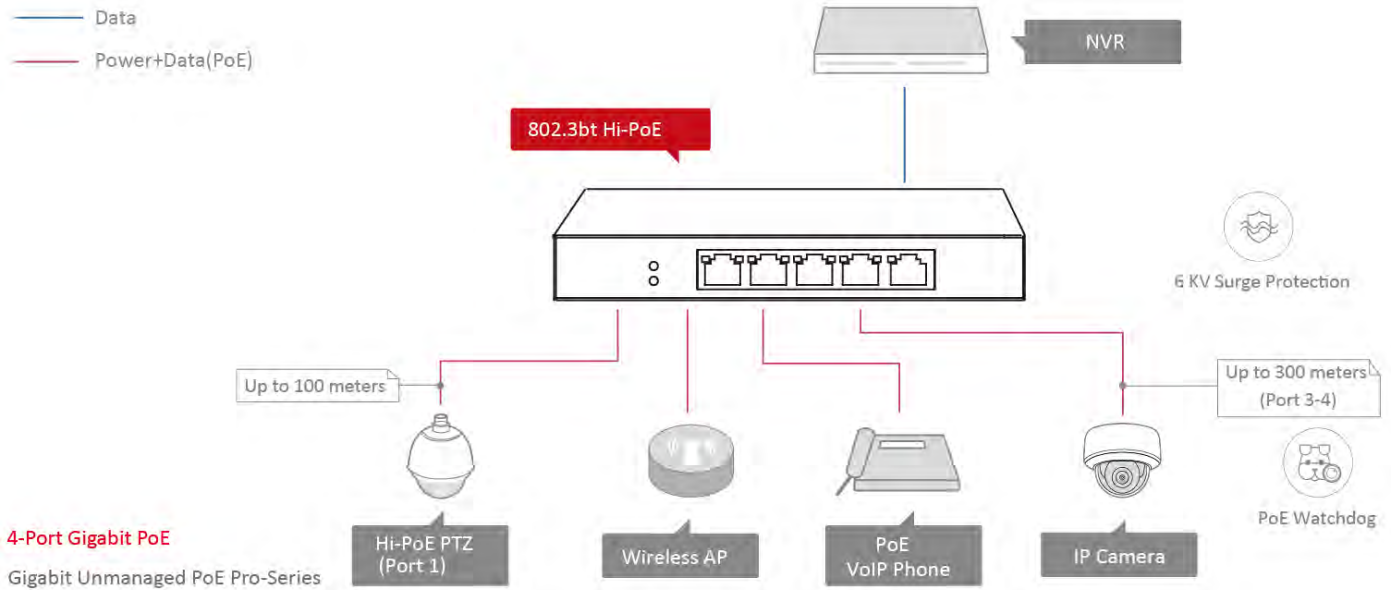

Typical Application