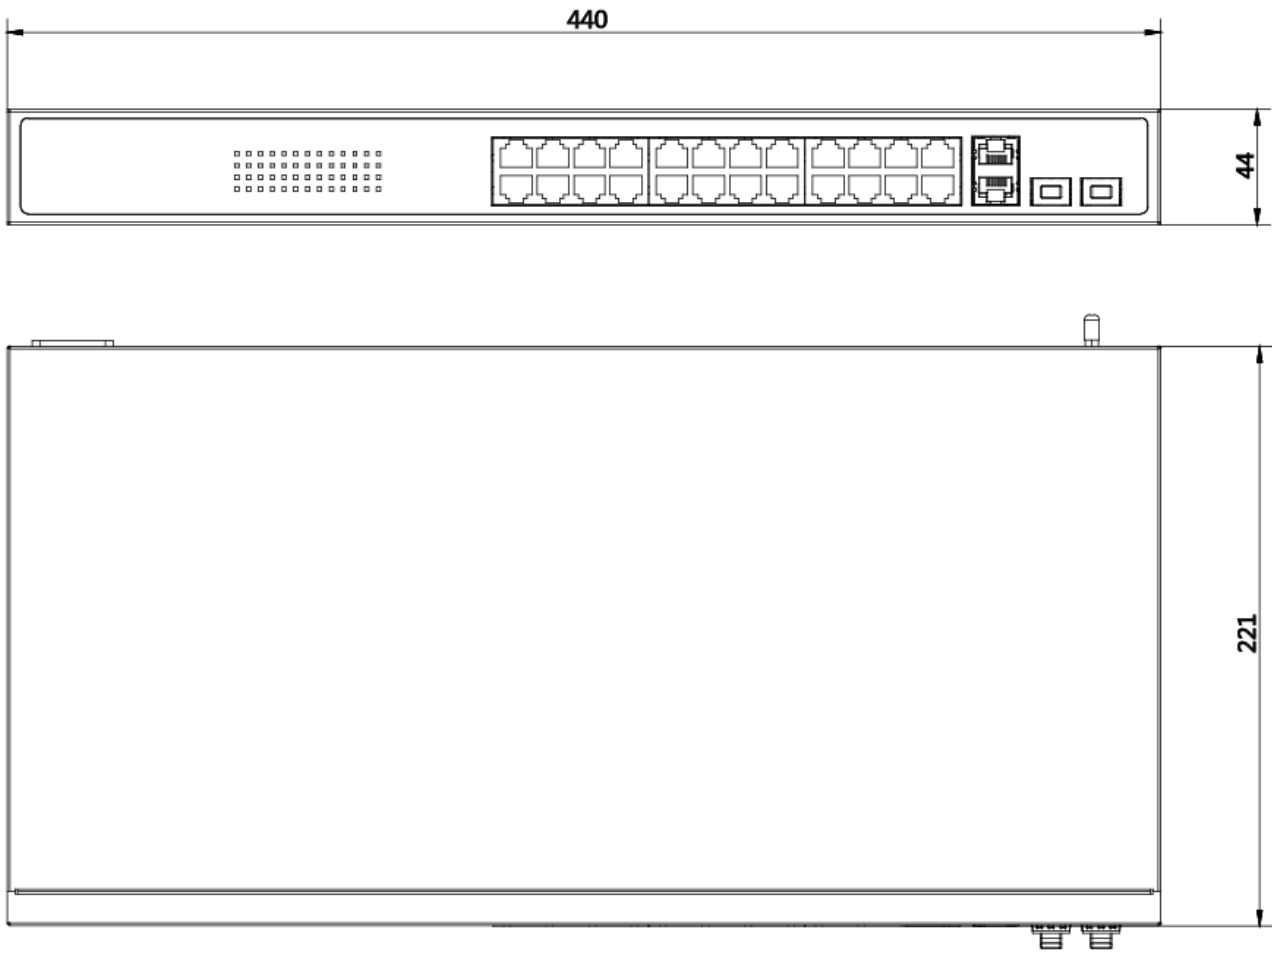

Physical Interface

Front panel:

Rear panel:

Available Model

DS-3E1526P-EI

Dimension (unit: mm)

Typical Application

Distributed by