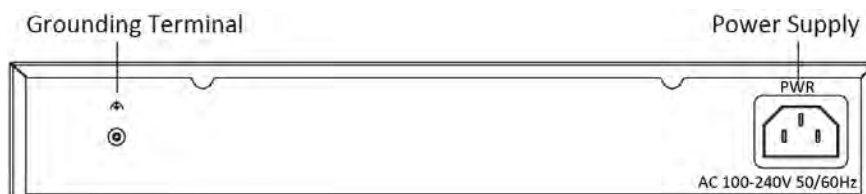

Available Model

DS-3E1526P-EI