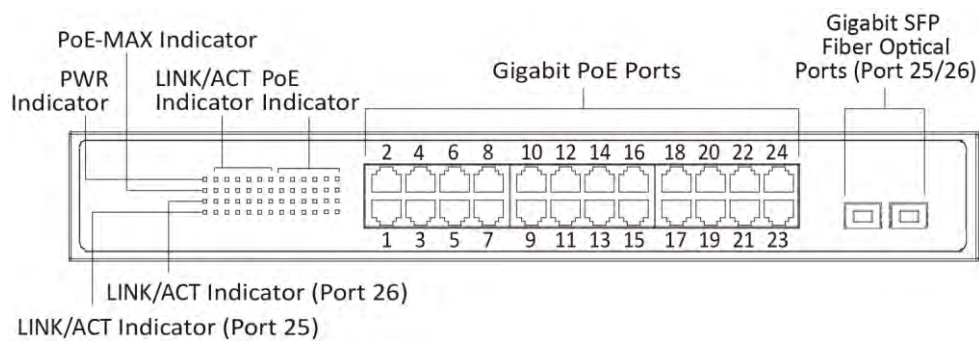

Model	DS-3E1510P-EI	
Approval	EMC	FCC (47 CFR Part 15, Subpart B); CE-EMC (EN 55032: 2015, EN 61000-3-2: 2014, EN 61000-3-3: 2013, EN 55024: 2010 +A1: 2015); RCM (AS/NZS CISPR 32: 2015); IC (ICES-003: Issue 6, 2016)
	Safety	UL (UL 60950-1); CB (IEC 60950-1:2005 + Am 1:2009 + Am 2:2013); CE-LVD (EN 60950-1:2005 + Am 1:2009 + Am 2:2013)
	Chemistry	CE-RoHS (2011/65/EU); WEEE (2012/19/EU); Reach (Regulation (EC) No 1907/2006)

Physical Interface

Front panel:

Rear panel: