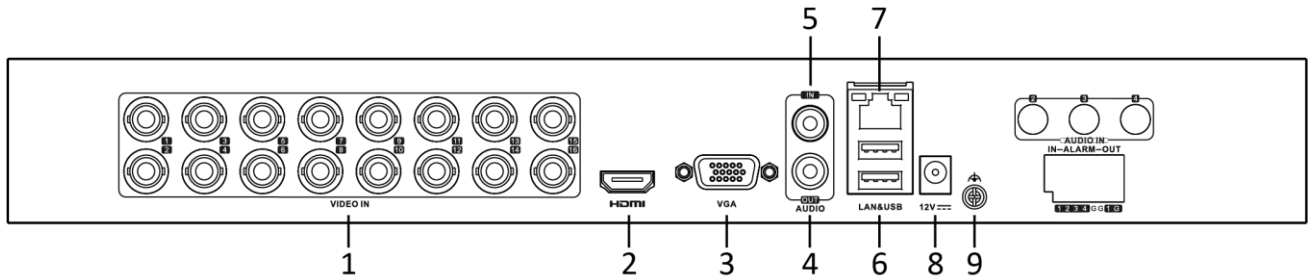

Physical Interface

No.	Description	No.	Description
1	Video and Audio in	6	USB Interface
2	HDMI Interface	7	LAN Network Interface
3	VGA Interface	8	12 VDC Power Input
4	AUDIO OUT, RCA Connector	9	GND
5	AUDIO IN, RCA Connector