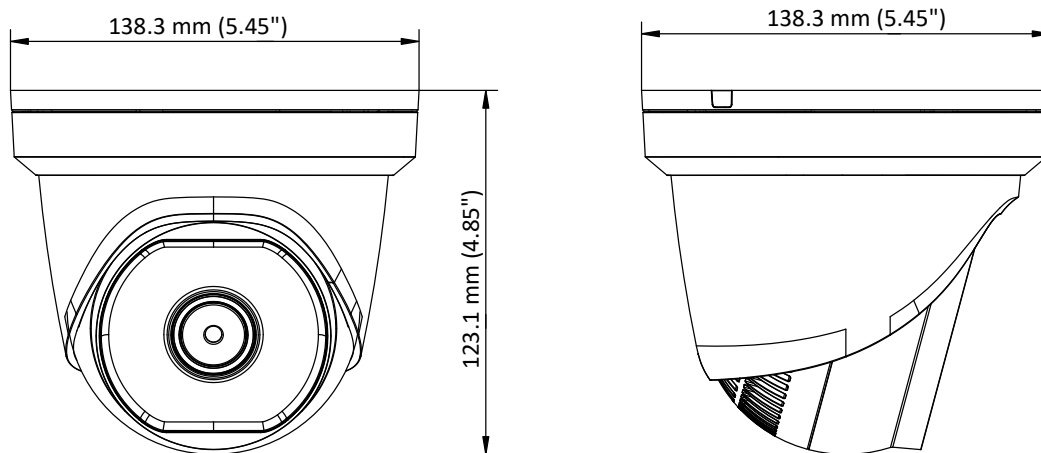

Available Model

DS-2TD1117-2/P

Dimension

Distributed by

HIKVISION

Headquarters

No.555 Qianmo Road, Binjiang District,
Hangzhou 310051, China
T +86-571-8807-5998
overseasbusiness@hikvision.com

Hikvision USA
T +1-909-895-0400
sales.usa@hikvision.com