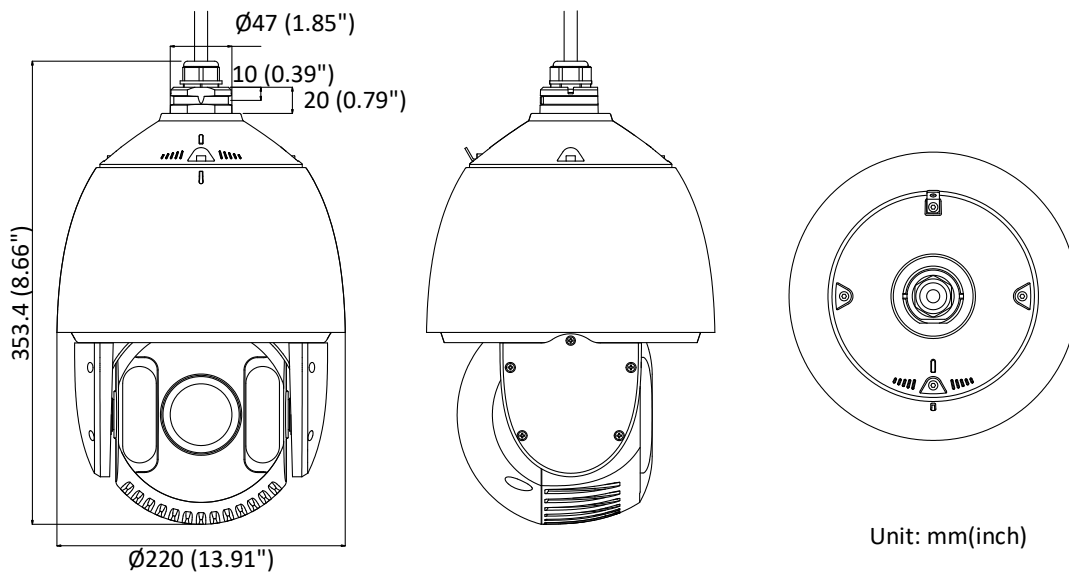

DORI

The DORI (detect, observe, recognize, identify) distance gives the general idea of the camera ability to distinguish persons or objects within its field of view.

It is calculated based on the camera sensor specification and the criteria given by EN 62676-4: 2015.

DORI	Detect	Observe	Recognize	Identify
Definition	25 px/m	63 px/m	125 px/m	250 px/m
Distance (Tele)	2344.8 m (7692.9 ft)	930.5 m (3052.8 ft)	469 m (1538.7 ft)	234.5 m (769.3 ft)

Available Model

DS-2DE7A245IX-AE/S1, 24 VAC & Hi-PoE

Dimensions