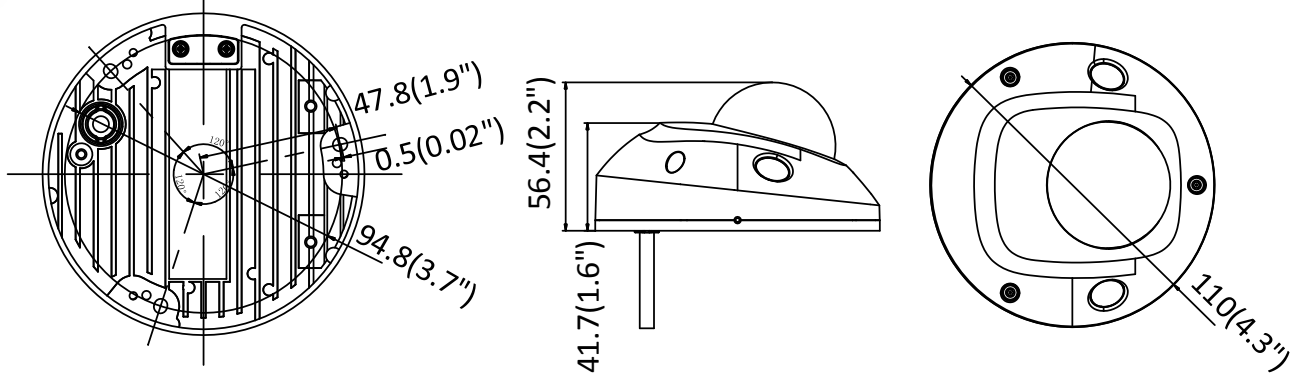

Dimensions