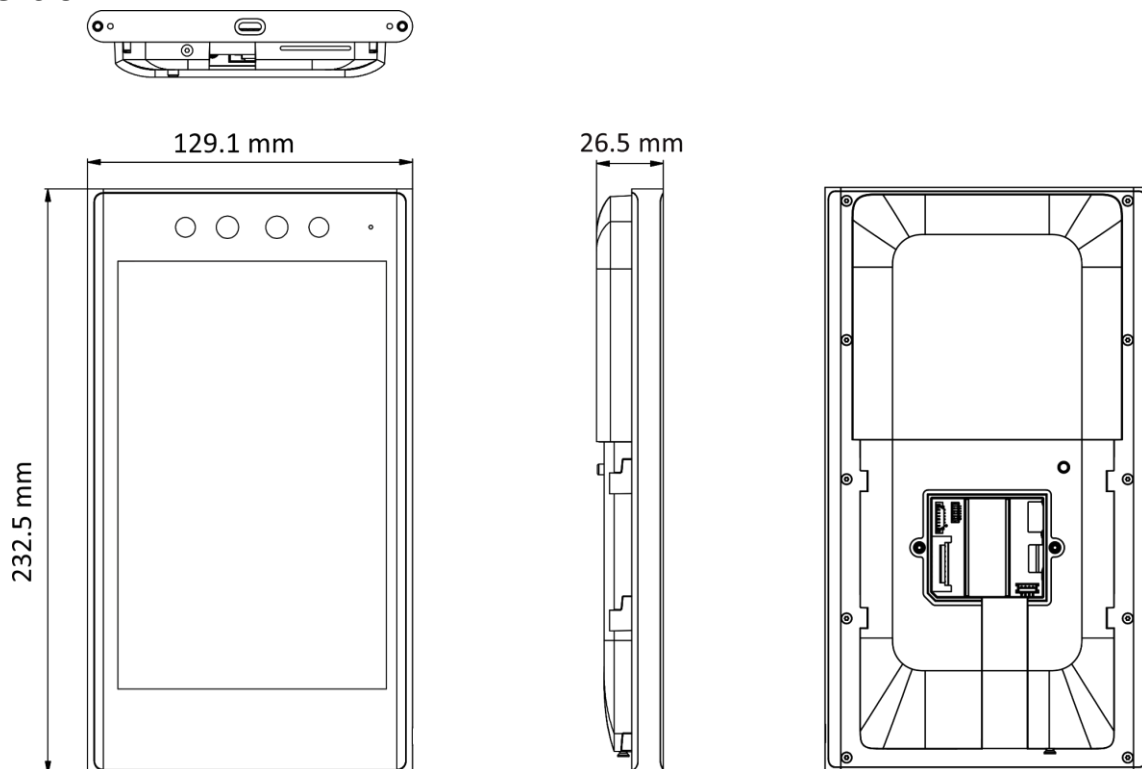

Hik-Connect	Support operation via mobile application
Video intercom	Support
QR code recognition	Support (with QR code module)
Face anti-spoofing	Support
Face mask recognition	Support

▪ **Available Model**

DS-K1T681DBX

▪ **Dimension**