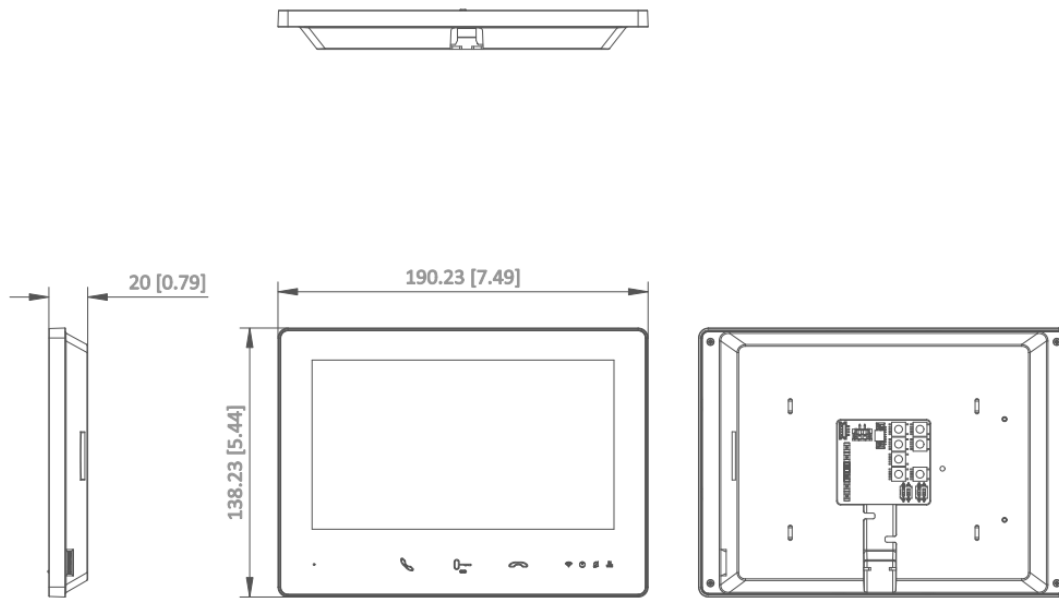

▪ **Dimension**

Unit:mm [inch]

SCALE 1:1

Headquarters

No.555 Qianmo Road, Binjiang District,
Hangzhou 310051, China
T +86-571-8807-5998
www.hikvision.com

Follow us on social media to get the latest product and solution information.