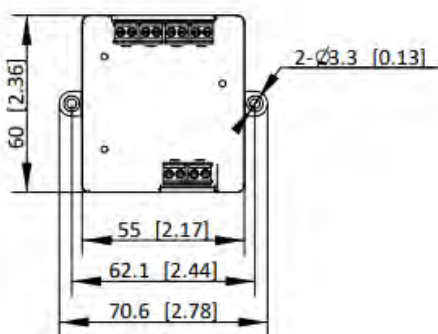

DS-KAD7061EY 2-wire HD Distributor

- 4 channels floor-shunt for Indoor station, support cascading
- Small-size device, save installation space
- 6 indicators show whether the device is working properly
- No power supply required

▪ Specification

Device interfaces	
Two-Wire interface	4(Two-Wire interface for indoor station)
Cascade interface	2
General	
Installation	Surface mounting
Indicator	6
Dimension (W × H × D)	70.6 mm × 60 mm × 25 mm (2.78" × 2.36" × 0.98")
Working temperature	-10 °C to 55 °C (14 °F to 131 °F)
Working humidity	10% to 90% (no-condensing)
Power consumption	≤ 2W

▪ Available Model

DS-KAD7061EY

▪ Dimension

Unit:mm [inch]

SCALE	1:1
-------	-----

Headquarters

No.555 Qianmo Road, Binjiang District,
Hangzhou 310051, China
T +86-571-8807-5998
www.hikvision.com

Follow us on social media to get the latest product and solution information.