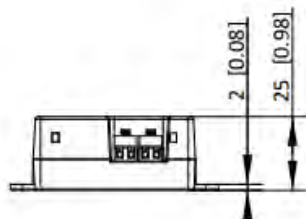

DS-KAD7061EY 2-wire HD Distributor

- 4 channels floor-shunt for Indoor station, support cascading
- Small-size device, save installation space
- 6 indicators show whether the device is working properly
- No power supply required

▪ Specification

Device interfaces	
Two-Wire interface	4(Two-Wire interface for indoor station)
Cascade interface	2
General	
Installation	Surface mounting
Indicator	6
Dimension (W × H × D)	70.6 mm × 60 mm × 25 mm (2.78" × 2.36" × 0.98")
Working temperature	-10 °C to 55 °C (14 °F to 131 °F)
Working humidity	10% to 90% (no-condensing)
Power consumption	≤ 2W

▪ Available Model

DS-KAD7061EY

▪ Dimension

Unit:mm [inch]

SCALE	1:1
-------	-----

Headquarters

No.555 Qianmo Road, Binjiang District,
Hangzhou 310051, China
T +86-571-8807-5998
www.hikvision.com

Follow us on social media to get the latest product and solution information.