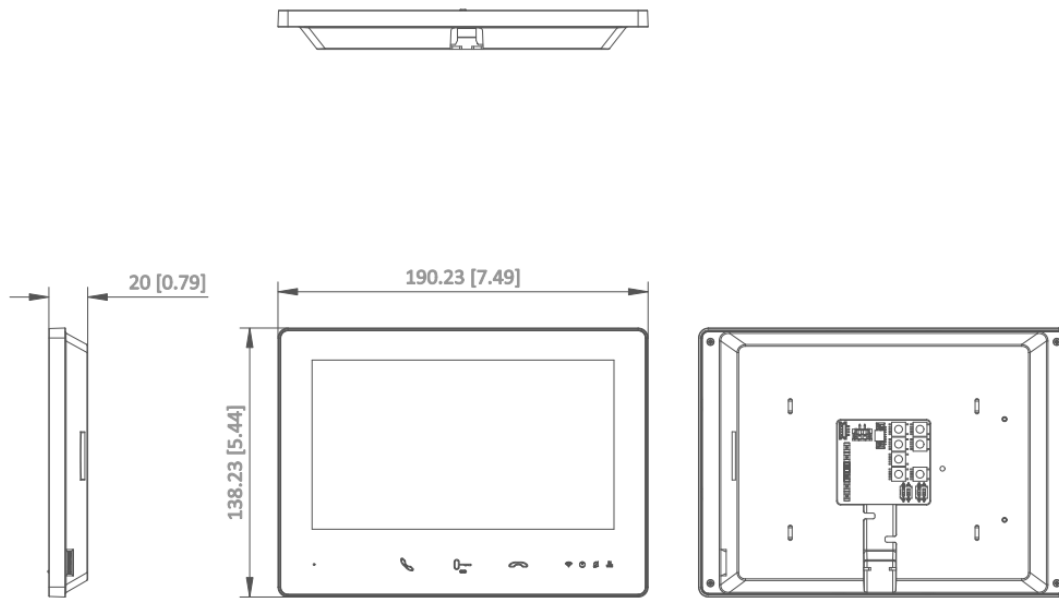

Unit:mm [inch]

SCALE 1:1

**Headquarters**

No.555 Qianmo Road, Binjiang District,  
Hangzhou 310051, China  
T +86-571-8807-5998  
www.hikvision.com

Follow us on social media to get the latest product and solution information.