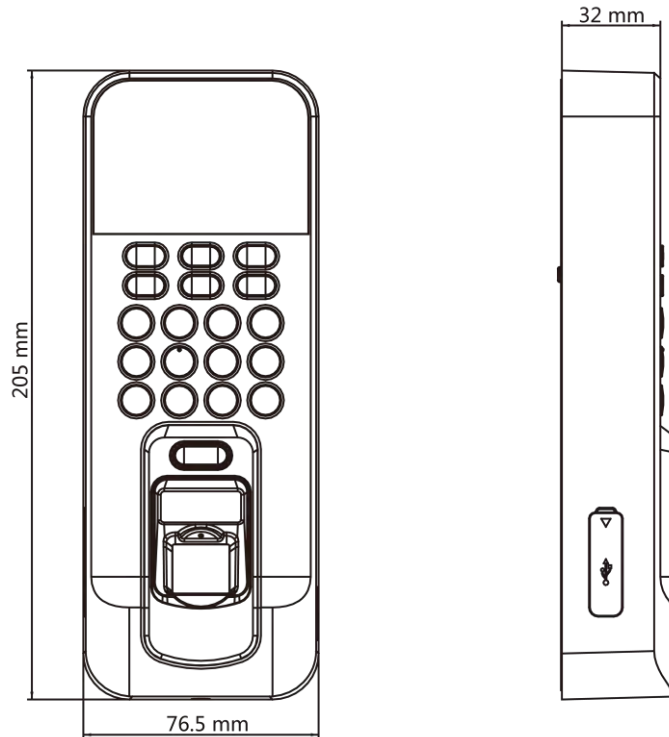

Available Model

DS-K1T804AEF

Distributed by

HIKVISION

Headquarters

No.555 Qianmo Road, Binjiang District,
Hangzhou 310051, China
T +86-571-8807-5998
overseasbusiness@hikvision.com

Hikvision USA
T +1-909-895-0400
sales.usa@hikvision.com

Hikvision Australia
T +61-2-8599-4233
salesau@hikvision.com

Hikvision India
T +91-22-28469900
sales@pramahikvision.com

Hikvision Canada
T +1-866-200-6690
sales.canada@hikvision.com

Hikvision Thailand
T +662-275-9949
sales.thailand@hikvision.com

Hikvision Europe
T +31-23-5542770
sales.eu@hikvision.com

Hikvision Italy
T +39-0438-6902
info.it@hikvision.com

Hikvision Brazil
T +55 11 3318-0050
Latam.support@hikvision.com

Hikvision Turkey
T +90 (216)521 7070- 7074
sales.tr@hikvision.com

Hikvision Malaysia
T +601-7652-2413
sales.my@hikvision.com

Hikvision UK & Ireland
T +01628-902140
sales.uk@hikvision.com

Hikvision South Africa
Tel: +27 (10) 0351172
sale.africa@hikvision.com

Hikvision France
T +33(0)1-85-330-450
info.fr@hikvision.com

Hikvision Kazakhstan
T +7-727-9730667
nikia.panfilov@hikvision.ru

Hikvision Vietnam
T +84-974270888
sales.vt@hikvision.com

Hikvision UAE
T +971-4-4432090
salesme@hikvision.com

Hikvision Singapore
T +65-6684-4718
sg@hikvision.com

Hikvision Spain
T +34-91-737-16-55
info.es@hikvision.com

Hikvision Tashkent
T +99-87-1238-9438
uzb@hikvision.ru

Hikvision Hong Kong
T +852-2151-1761
info.hk@hikvision.com

Hikvision Russia
T +7-495-669-67-99
saleru@hikvision.com

Hikvision Korea
T +82-(0)31-731-8817
sales.korea@hikvision.com

Hikvision Poland
T +48-22-460-01-50
info.pl@hikvision.com

Hikvision Indonesia
T +62-21-2933759
Sales.Indonesia@hikvision.com