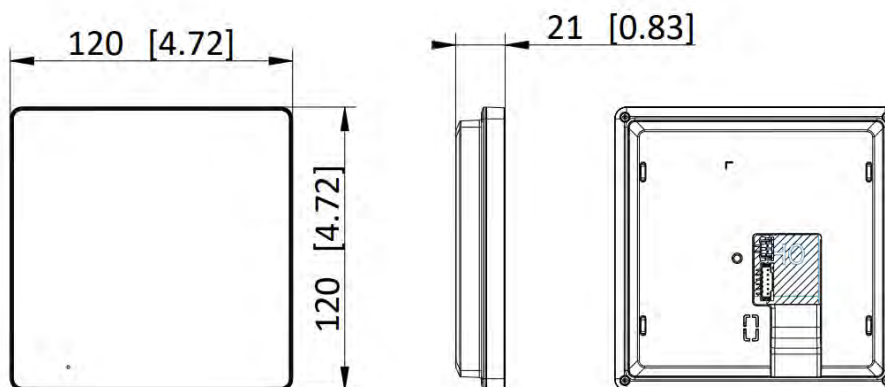

▪ Specification

System parameters	
Operating system	Linux
ROM	16 MB
RAM	128 MB
CPU	Embedded processor
Display parameters	
Screen size	4.3-inch
Operation method	Capacitive touch screen with 9 touch buttons
Type	Colorful TFT
Resolution	480 × 272
Video parameters	
Lens	/
Resolution	/
FOV	/
WDR	/
Video compression standard	/
Focal length	/
Audio parameters	
Audio compression standard	G.711 U, G.711 A
Audio input	Built-in omnidirectional microphone
Audio output	Built-in loudspeaker
Audio compression bitrate	64 Kbps
Audio quality	Noise suppression and echo cancellation
Volume adjustment	Adjustable
Capacity	
Event capacity	200
Notice capacity	200
Linked indoor extensions capacity	16
Network parameters	
Communication protocol	TCP/IP, SIP, RTSP
Wi-Fi standard	Wi-Fi 802.11 b/g/n, 2.4 GHz
Bluetooth version	/
3G/4G standard	/
Zigbee	/
Device interfaces	
Alarm input	/
Network interface	1 RJ-45 100 Mbps
TAMPER	/
RS-485	/
USB	/
TF card	/
Alarm output	/

General	
Button	9 touch buttons
Installation	Wall mounting, table mounting
Indicator	/
Weight	With package: 336.6 g (0.7 lbs) Without package: 197.8 g (0.4 lbs)
Protective level	/
Working temperature	-10 °C to 50 °C (14 °F to 122 °F)
Working humidity	10% to 90%
Dimensions	120 mm × 120 mm × 21 mm (4.7" × 4.7" × 0.83")
Application environment	Indoor
Power consumption	≤ 4 W
Language	English, French, Portuguese, Portuguese (Brazil), Spanish, Russian, German, Italian, Polish, Turkish, Vietnamese, Arabic, Czech, Hungarian, Dutch, Romanian, Bulgarian, Ukrainian, Croatian, Serbian, Greek, Lithuanian, Estonian, Latvian, Norwegian Danish, Slovenian, Slovak, Swedish, Finnish, Traditional Chinese, Mongolian, Hebrew, Kazakh, Uzbek
Power supply	IEEE802.3af, Standard PoE, 12 VDC

▪ Available Model

DS-KH6110-WE1

▪ Dimension

Unit:mm [inch]

SCALE 1:1

- **Accessory**
- **Optional**

DS-KABH6350-T
Table bracket

Headquarters