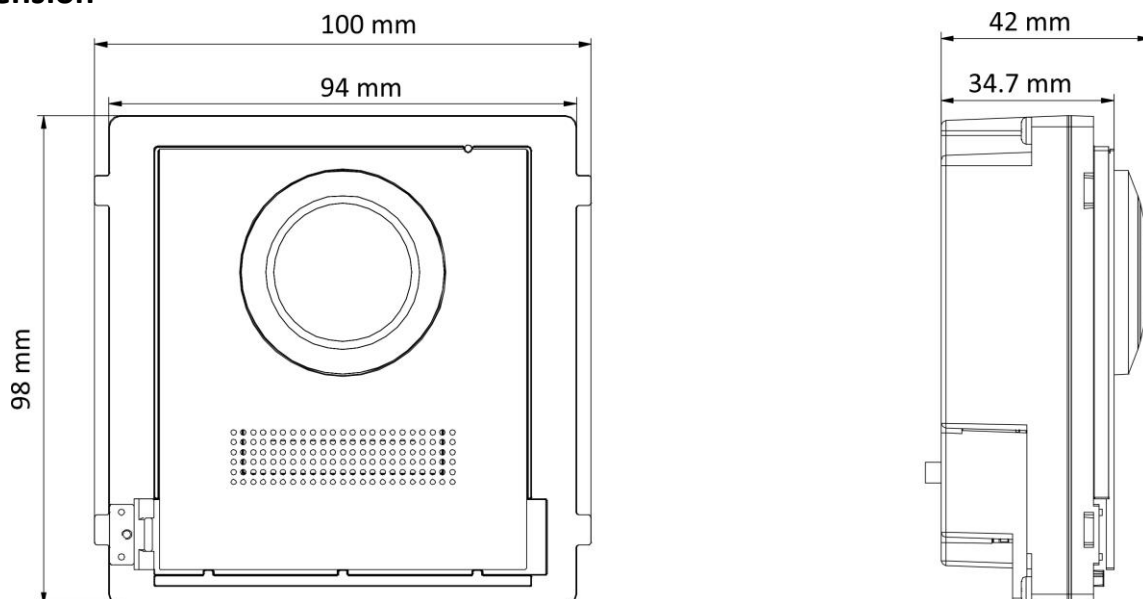

TF card	/
Alarm output	/
Lock control	2 relays, Max. 30 VDC, 2 A
Door contact input	1
Two-Wire IP interface	/
General	
Button	/
Installation	Surface mounting, flush mounting
Indicator	/
Weight	Net weight: 410 g Gross weight: 581 g
Protective level	IP65
Working temperature	-40 °C to 60 °C (-40 °F to 140 °F)
Working humidity	10% to 95% (no-condensing)
Dimension (W × H × D)	98 mm × 100 mm × 42 mm (3.86" × 3.94" × 1.65")
Battery	/
Power supply	12 VDC, 500 mA, IEEE 802.3af, PoE
Application environment	Outdoor
Power consumption	≤ 5 W
Language	English, French, Portuguese, Brazilian Portuguese, Spanish, Russian, German, Italian, Polish, Turkish, Vietnamese, Arabic, Czech, Hungarian, Dutch, Romanian, Bulgarian, Ukrainian, Croatian, Serbian, Greek, Slovak

▪ Available Model

DS-KD8003-IME1(B)/NS

▪ Dimension