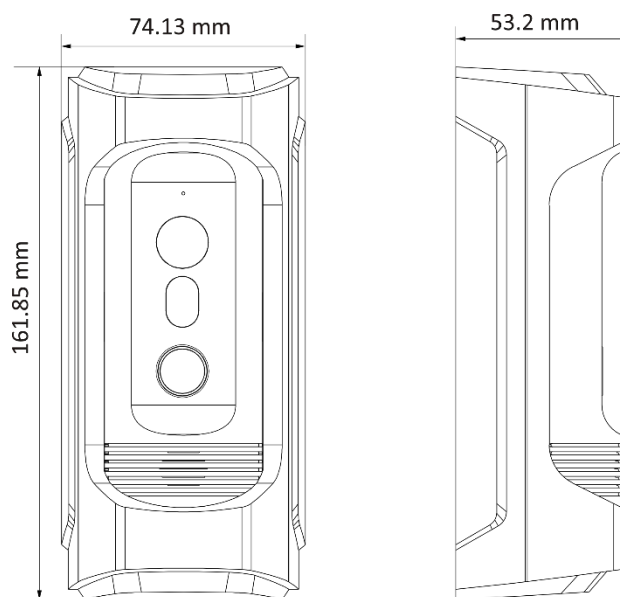

▪ Specification

System parameters	
Operation system	Embedded Linux operation system
ROM	32 M
RAM	256 M
Processor	Embedded MCU Processor
Display parameters	
Screen size	/
Operation method	/
Type	/
Resolution	/
Video parameters	
Lens	1
Resolution	Main stream : 1920 × 1080 Sub stream : 640 × 480
FOV	Horizontal:95° Vertical:54°
Wide dynamic range (WDR)	Support
Supplement light	IR supplement
Video compression standard	H.264
Audio parameters	
Audio input	Built-in omnidirectional microphone
Audio compression standard	G.711 U , G.711 A
Audio output	Built-in loudspeaker (More than 80 dB within 30 cm)
Audio compression bitrate	64 Kbps
Audio quality	Noise suppression and echo cancellation
Volume adjustment	Adjustable
Capacity	
Face capacity	/
Card capacity	/
Linked indoor station capacity	1
Sub door station capacity	16
Network parameters	
Network protocol	TCP/IP, RSTP, SIP
Wi-Fi	/
Bluetooth	/
3G/4G	/
Device interfaces	
Alarm input	1
Network interface	1 RJ-45, 10/100 Mbps self-adaptive
Lock control	1 relay, Max. to 30 VDC, 2 A)
General	
Button	1
Installation	Surface mounting

Weight	Net Weight: 0.795 kg Gross Weight: 0.992 kg
Protective level	IP65, IK09
Working temperature	-30 °C to 50 °C(-22 °F to 122 °F)
Working humidity	10% to 90% (no-condensing)
Dimension (W × H × D)	161.85 mm × 74.13 mm × 53.2 mm(6.37" × 2.92" × 2.09")
Battery	/
Power supply	12 VDC, IEEE802.3af, standard PoE
Application environment	Outdoor and Indoor
Power consumption	< 10 W
Language	English,French,Portuguese,Spanish,Russian,German,Italian,Polish,Arabic,Turkish,Vietnamese,Hungarian,Dutch,Romanian,Czech,Bulgarian,Ukrainian,Croatian,Serbian,Greek,Slovakia,BrazilianPortuguese

▪ Available Model

DS-KB8113-IME1(B)

▪ Dimension

Headquarters

No.555 Qianmo Road, Binjiang District,
Hangzhou 310051, China
T +86-571-8807-5998
www.hikvision.com

Follow us on social media to get the latest product and solution information.