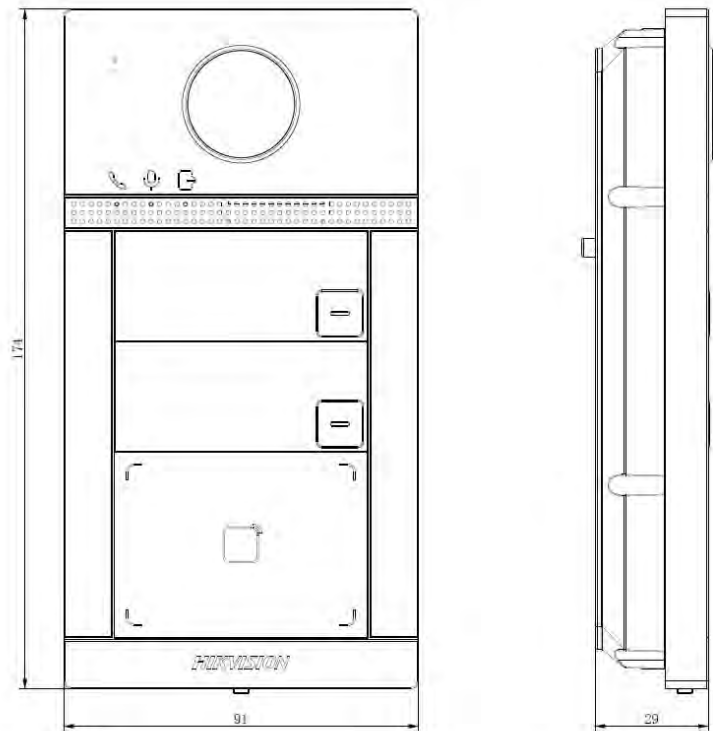

▪ **Dimension**

▪ **Accessory**

▪ **Optional**

DS-KAW50-1	DS-KABV8113-RS/S urface Villa Door Station Rain Shield	DS-KAW50-1N	DS-KABV8113-RS/F lush

Headquarters

No.555 Qianmo Road, Binjiang District,
Hangzhou 310051, China
T +86-571-8807-5998
www.hikvision.com

Follow us on social media to get the latest product and solution information.