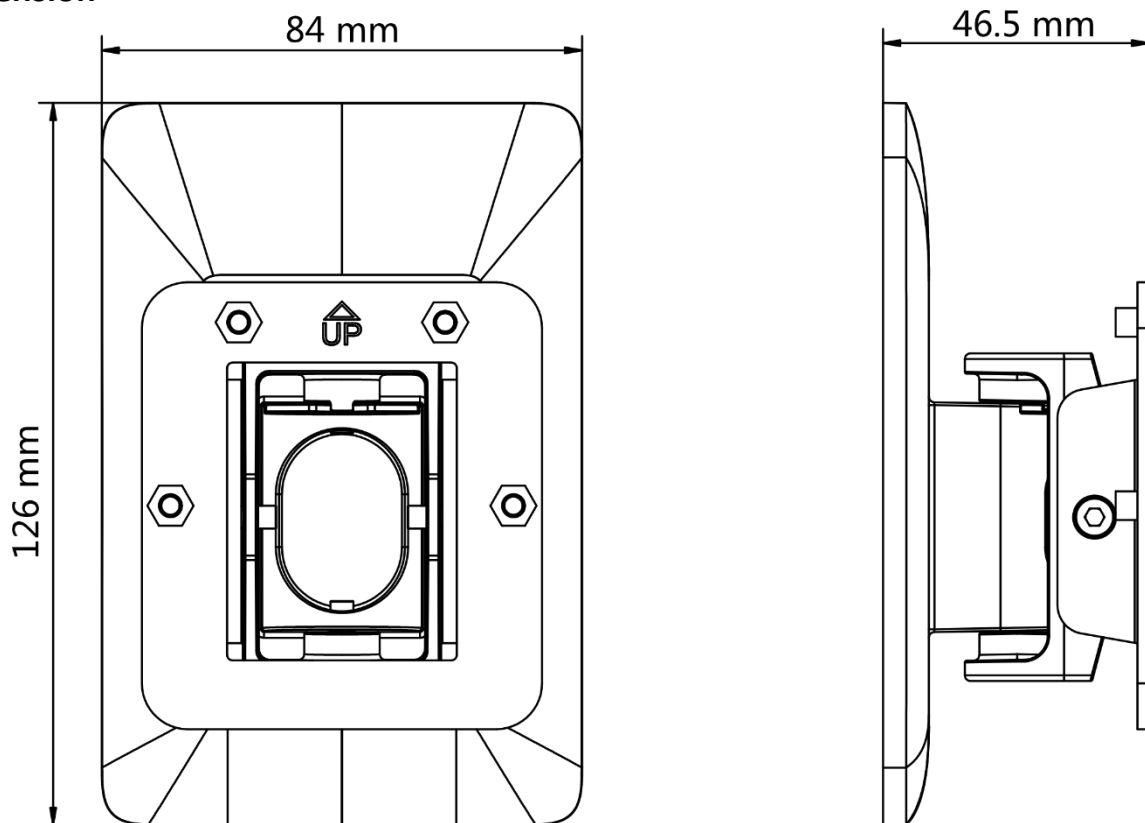

- User friendly: supports wiring from the bottom for better
- Installation angle adjustable: $\pm 45^\circ$ (for left and right), $\pm 15^\circ$ (for up and down)

▪ Specification

General	
Installation	Wall mounting
Weight	213 g (0.47 lb)
Application environment	Indoor and outdoor
Material	Aluminum alloy

▪ Available Model

DS-KAB6-W1

▪ Dimension

Headquarters

No.555 Qianmo Road, Binjiang District,
Hangzhou 310051, China
T +86-571-8807-5998
www.hikvision.com

Follow us on social media to get the latest product and solution information.