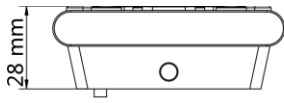

▪ **Dimension**

▪ **Accessory**

▪ **Optional**

DS-KAB321-B1 Bracket	DS-KAB321-B2 Bracket