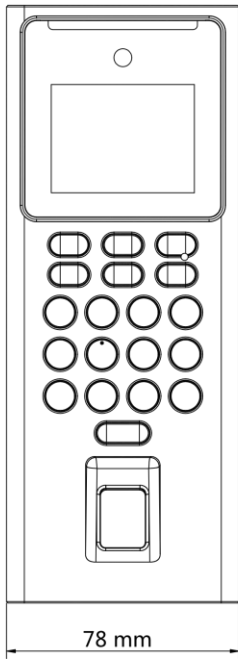

▪ **Dimension**

▪ **Accessory**

▪ **Optional**

DS-KAB321-B1 Bracket	DS-KAB321-B2 Bracket