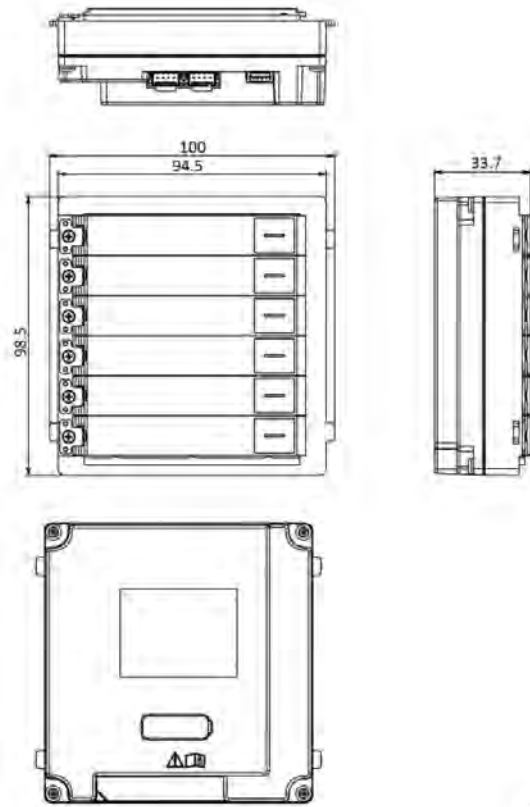

Dimensions (W × H × D)	200 mm × 140 mm × 23.6 mm (7.87" × 5.51" × 0.93")	
Video Audio Distributor Interface		
Network interface	1 RJ45	
Two-wire interface	6 (2 for cascading and 4 for devices)	
Signal indicator	6	
Power indicator	1	
Reset	1	
General		
Power supply	24 VDC	
Power consumption	CH1 to CH5 < 4 W, CH6 < 8 W	
Working temperature	-10 °C to 55 °C (14 °F to 131 °F)	
Working humidity	10% to 90%	
Front Cover and Gang Box		
Parameters	Cover	Gang box
Material	Stainless steel / Aviation Aluminum RAL7016	Plastic
Working temperature	-40° C to +55° C (-40° F to 131° F)	
Working humidity	10% to 95%	
Dimension	236 x 134 x 4 mm	219 x 107 x 45 mm

Dimension

Headquarters

No.555 Qianmo Road, Binjiang District,
Hangzhou 310051, China
T +86-571-8807-5998
www.hikvision.com

Follow us on social media to get the latest product and solution information.

Hikvision

Hikvision

HikvisionHQ

HikvisionHQ

Hikvision_Global

Hikvision
Corporate Channel

hikvisionhq

Unit: mm

Headquarters