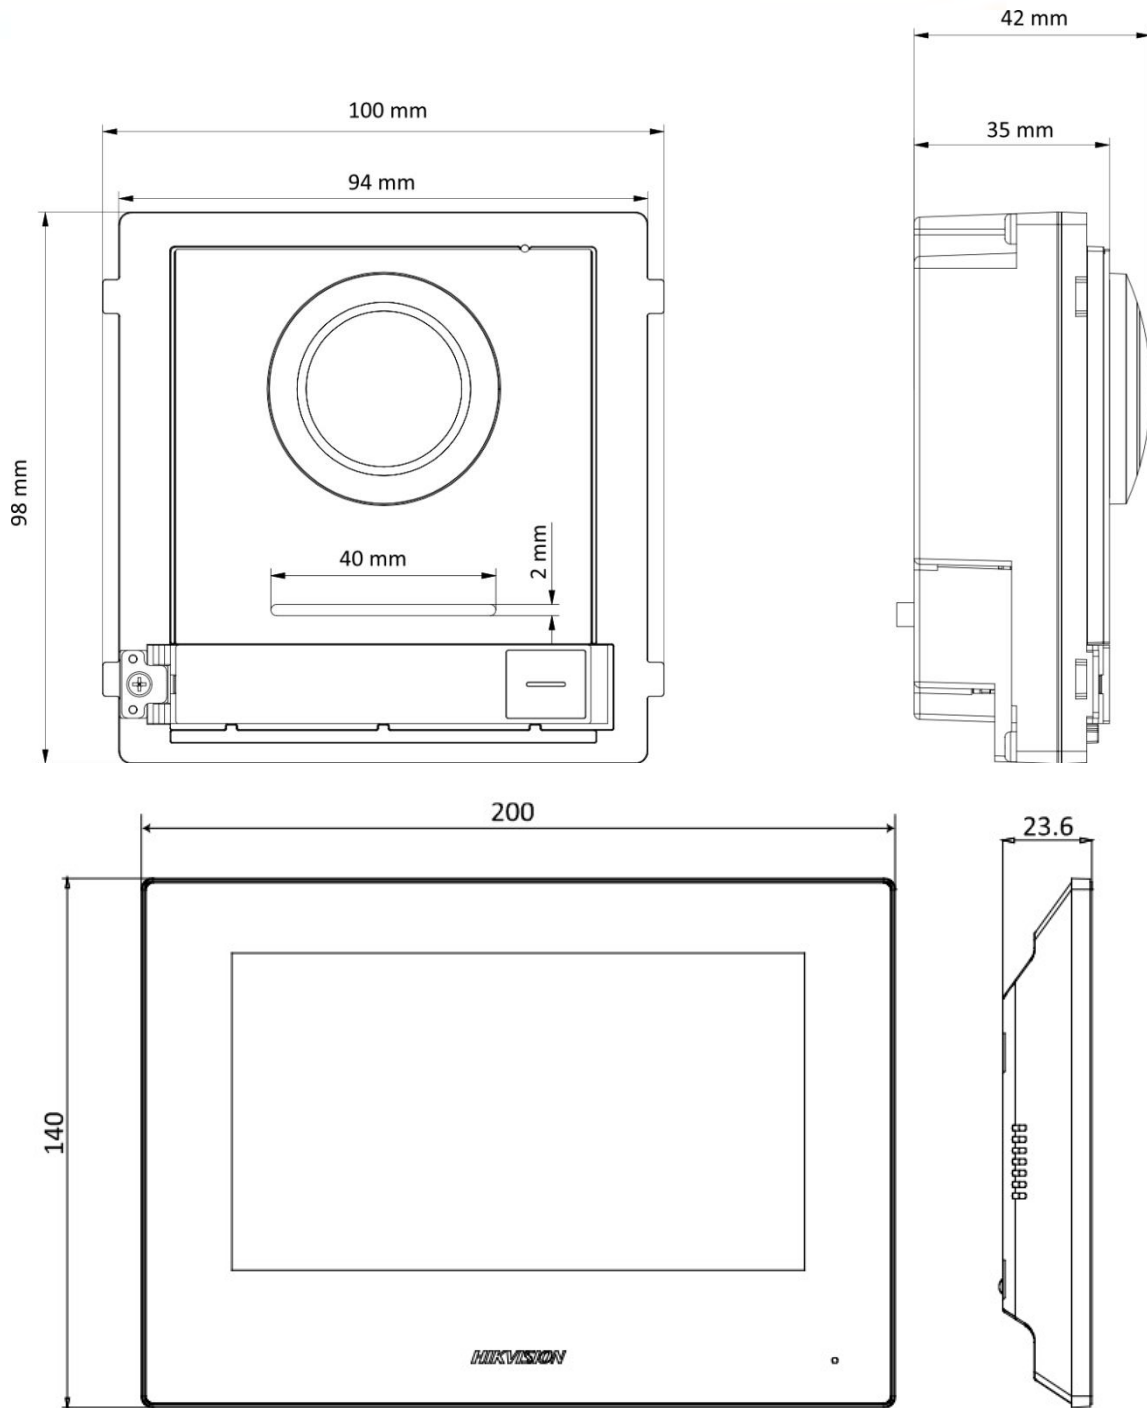

Headquarters

No.555 Qianmo Road, Binjiang District,
Hangzhou 310051, China
T +86-571-8807-5998
www.hikvision.com

Follow us on social media to get the latest product and solution information.

Hikvision

HikvisionHQ

HikvisionHQ

Hikvision_Global

Hikvision
Corporate Channel

hikvisionhq