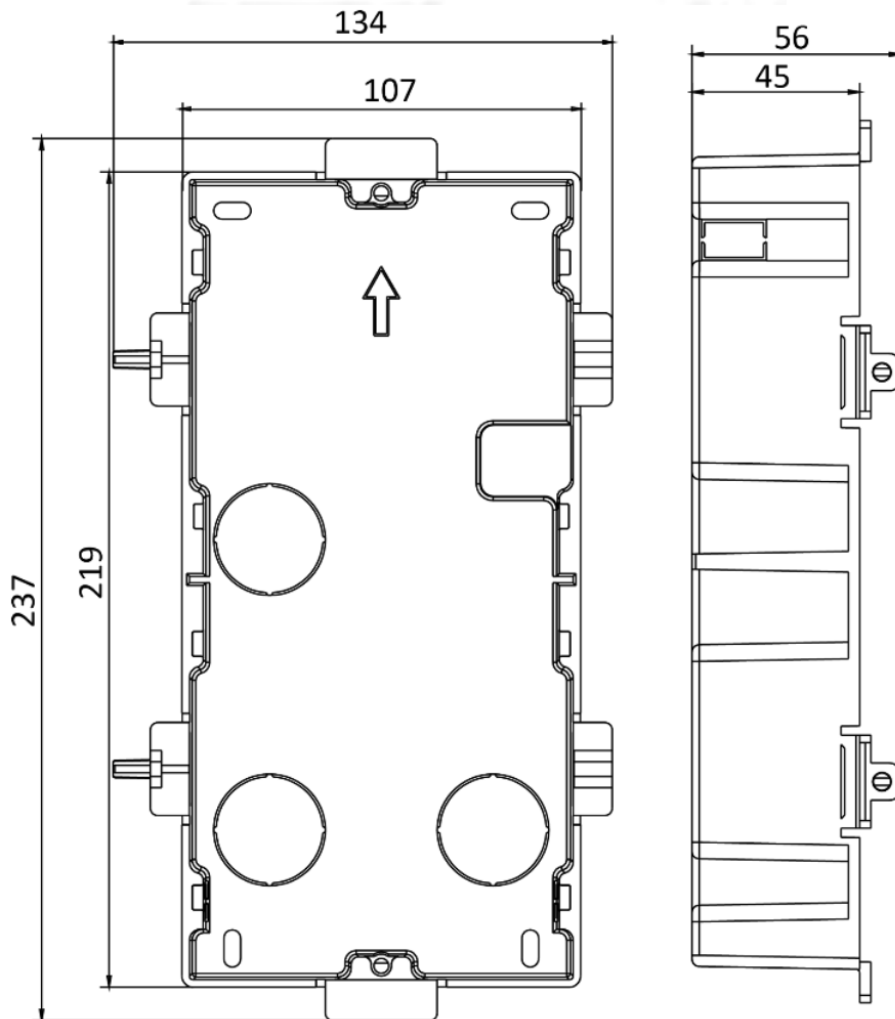

Dimensions (W × H × D)	200 mm × 140 mm × 23.6 mm (7.87" × 5.51" × 0.93")	
Video Audio Distributor Interface		
Network interface	1 RJ45	
Two-wire interface	6 (2 for cascading and 4 for devices)	
Signal indicator	6	
Power indicator	1	
Reset	1	
General		
Power supply	24 VDC	
Power consumption	CH1 to CH5 < 4 W, CH6 < 8 W	
Working temperature	-10 °C to 55 °C (14 °F to 131 °F)	
Working humidity	10% to 90%	
Front Cover and Gang Box		
Parameters	Cover	Gang box
Material	Stainless steel / Aviation Aluminum RAL7016	Plastic
Working temperature	-40° C to +55° C (-40° F to 131° F)	
Working humidity	10% to 95%	
Dimension	236 x 134 x 4 mm	219 x 107 x 45 mm

Hikvision

HikvisionHQ

HikvisionHQ

Hikvision_Global

Hikvision
Corporate Channel

hikvisionhq

Unit: mm

Headquarters