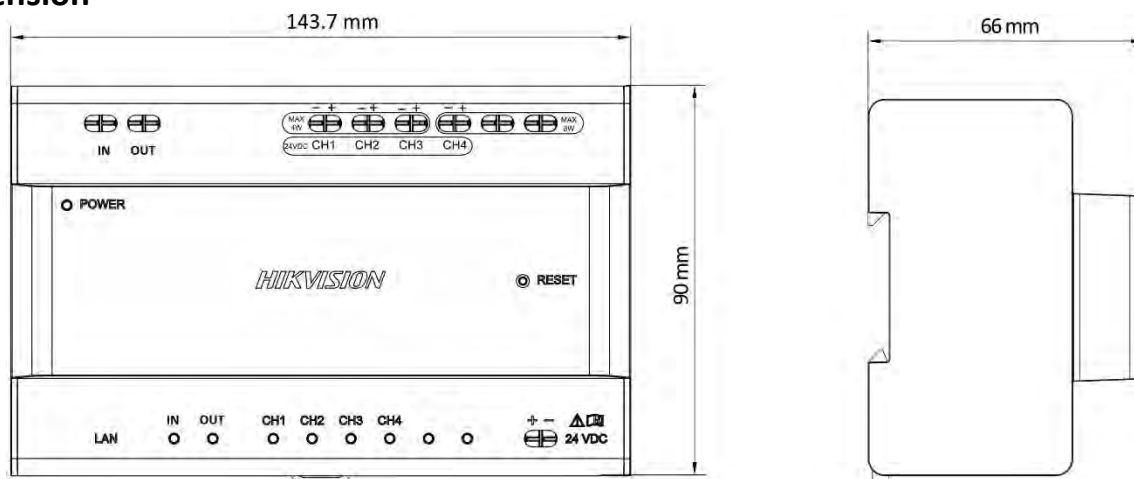

Dimensions (W × H × D)	200 mm × 140 mm × 23.6 mm (7.87" × 5.51" × 0.93")	
Video Audio Distributor Interface		
Network interface	1 RJ45	
Two-wire interface	6 (2 for cascading and 4 for devices)	
Signal indicator	6	
Power indicator	1	
Reset	1	
General		
Power supply	24 VDC	
Power consumption	CH1 to CH5 < 4 W, CH6 < 8 W	
Working temperature	-10 °C to 55 °C (14 °F to 131 °F)	
Working humidity	10% to 90%	
Front Cover and Gang Box		
Parameters	Cover	Gang box
Material	Stainless steel / Aviation Aluminum RAL7016	Plastic
Working temperature	-40° C to +55° C (-40° F to 131° F)	
Working humidity	10% to 95%	
Dimension	236 x 134 x 4 mm	219 x 107 x 45 mm

Dimension

Headquarters

No.555 Qianmo Road, Binjiang District,
Hangzhou 310051, China
T +86-571-8807-5998
www.hikvision.com

Follow us on social media to get the latest product and solution information.

Hikvision

HikvisionHQ

HikvisionHQ

Hikvision_Global

Hikvision
Corporate Channel

hikvisionhq