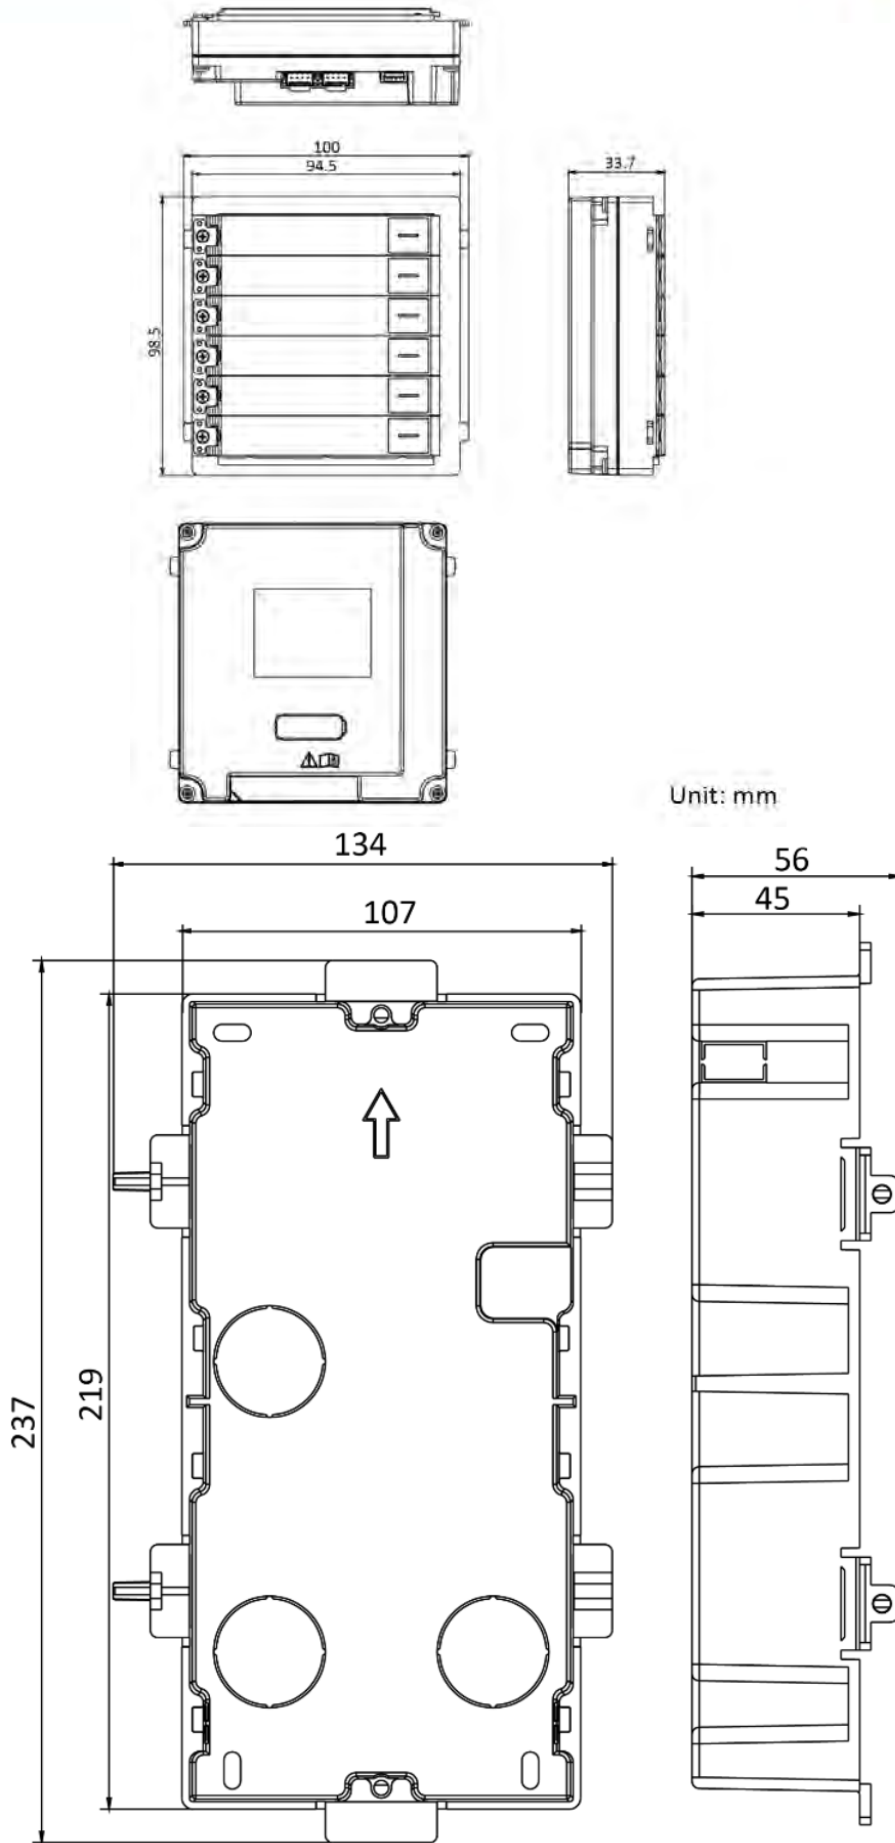

Headquarters

No.555 Qianmo Road, Binj
Hangzhou 310051, China
T +86-571-8807-5998
www.hikvision.com

Follow us on social media