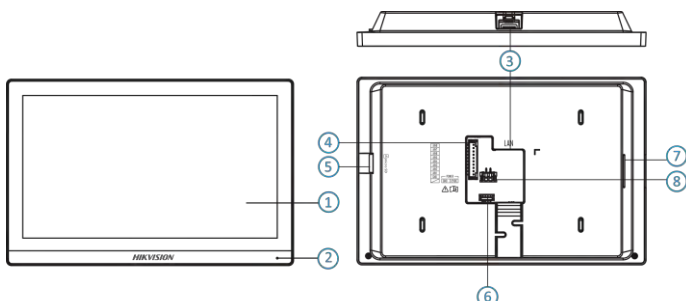

Key Feature

- New UI V2.0: User friendly design
- 7-inch colorful touch screen with resolution 1024 × 600
- Standard PoE
- Stores messages and capture pictures in the TF card
- Remote unlocking via the client software or the mobile client
- Views live videos of door stations and linked cameras

Physical Interface

No.	Description	No.	Description
1	Screen	5	TF Card Slot
2	Microphone	6	Debugging Port
3	Network Interface	7	Loudspeaker
4	Alarm Terminal	8	Power Supply Terminal

Specification

System parameters	
Operating system	Embedded Linux operation system
ROM	32 MB
RAM	128 MB

CPU	Embedded processor
Display parameters	
Screen size	7-inch
Operation method	Capacitive touch screen
Type	Colorful TFT screen
Resolution	1024 × 600
Video parameters	
Lens	/
Resolution	/
FOV	/
WDR	/
Video compression standard	/
Focal length	/
Audio parameters	
Audio compression standard	G.711 U, G.711 A
Audio input	Built-in omnidirectional microphone
Audio output	Built-in loudspeaker
Audio compression bitrate	64 Kbps
Audio quality	Noise suppression and echo cancellation
Volume adjustment	Adjustable
Capacity	
Event capacity	200

Device interfaces

Alarm input	8-ch alarm inputs
Network interface	1 RJ-45 10/100 Mbps self-adaptive
TAMPER	/
RS-485	/
USB	/
TF card	Max to 128 G
Alarm output	/
Power interface	1

General

Button	0
Installation	Wall mounting, table mounting
Indicator	0
Weight	With package: 675 g Without package: 350 g
Protective level	/
Working temperature	-10 ° C to 50 ° C (14 ° F to 122 ° F)
Working humidity	10% to 90%
Dimensions	175 mm × 113.5 mm × 21 mm (6.9" × 4.5" × 0.83")
Battery	/
Application environment	Indoor
Power consumption	≤ 8 W
Language	English, French, Portuguese (Brazil), Spanish, Russian, German, Italian, polish, Arabic, Turkish, Vietnamese, Hungarian, Dutch, Romanian, Czech, Bulgarian, Ukrainian, Croatian, Serbian, Greek, Portuguese, Slovak