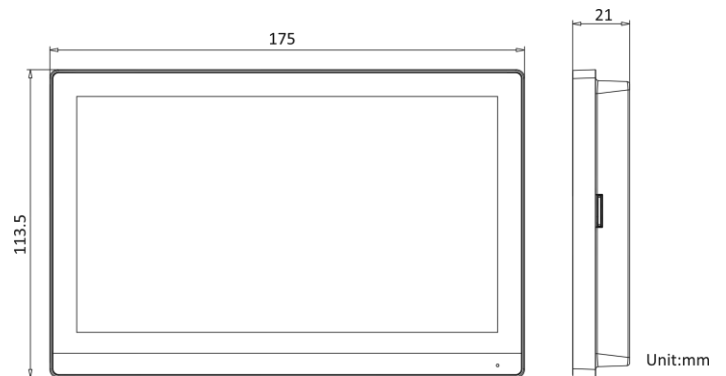

CPU	Embedded processor
Display parameters	
Screen size	7-inch
Operation method	Capacitive touch screen
Type	Colorful TFT screen
Resolution	1024 × 600
Video parameters	
Lens	/
Resolution	/
FOV	/
WDR	/
Video compression standard	/
Focal length	/
Audio parameters	
Audio compression standard	G.711 U, G.711 A
Audio input	Built-in omnidirectional microphone
Audio output	Built-in loudspeaker
Audio compression bitrate	64 Kbps
Audio quality	Noise suppression and echo cancellation
Volume adjustment	Adjustable
Capacity	
Event capacity	200

Device interfaces

Alarm input	8-ch alarm inputs
Network interface	1 RJ-45 10/100 Mbps self-adaptive
TAMPER	/
RS-485	/
USB	/
TF card	Max to 128 G
Alarm output	/
Power interface	1

General

Button	0
Installation	Wall mounting, table mounting
Indicator	0
Weight	With package: 675 g Without package: 350 g
Protective level	/
Working temperature	-10 ° C to 50 ° C (14 ° F to 122 ° F)
Working humidity	10% to 90%
Dimensions	175 mm × 113.5 mm × 21 mm (6.9" × 4.5" × 0.83")
Battery	/
Application environment	Indoor
Power consumption	≤ 8 W
Language	English, French, Portuguese (Brazil), Spanish, Russian, German, Italian, polish, Arabic, Turkish, Vietnamese, Hungarian, Dutch, Romanian, Czech, Bulgarian, Ukrainian, Croatian, Serbian, Greek, Portuguese, Slovak

Available Model

DS-KH6350-TE1

Dimension

Headquarters

No.555 Qianmo Road, Binjiang District,
Hangzhou 310051, China
T +86-571-8807-5998
www.hikvision.com

Follow us on social media to get the latest product and solution information.