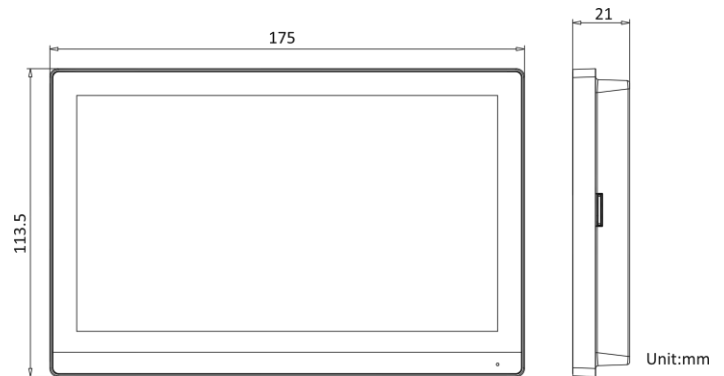

Capacity	
Event capacity	200
Notice capacity	16
Linked indoor extensions capacity	5
Network parameters	
Communication protocol	TCP/IP, SIP, RTSP
Wired network	10/100 Mbps self-adaptive
Wi-Fi standard	Wi-Fi 802.11 b/g/n
Bluetooth version	/
3G/4G standard	/
Zigbee	/
Device interfaces	
Alarm input	8-ch alarm inputs
Network interface	1 RJ-45 10/100 Mbps self-adaptive
TAMPER	/
RS-485	1
USB	/
TF card	Max to 128 G
Alarm output	2
Power interface	1
General	
Button	0
Installation	Wall mounting, table mounting
Indicator	0
Weight	With package: 683 g Without package: 355 g
Protective level	/
Working temperature	-10 ° C to 50 ° C (14 ° F to 122 ° F)
Working humidity	10% to 90%
Dimensions	175 mm × 113.5 mm × 21 mm (6.9" × 4.5" × 0.83")
Battery	/
Application environment	Indoor
Power consumption	≤ 8 W

Language	English, French, Portuguese (Brazil), Spanish, Russian, German, Italian, Polish, Arabic, Turkish, Vietnamese, Hungarian, Dutch, Romanian, Czech, Bulgarian, Ukrainian, Croatian, Serbian, Greek, Portuguese, Slovak

Available Model

DS-KH6350-WTE1

Dimension