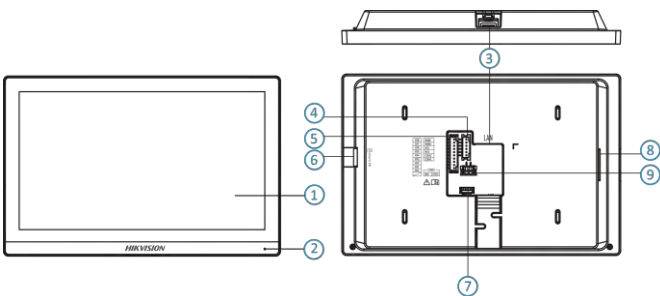

Key Feature

- New UI V2.0: User friendly design
- 7-inch colorful touch screen with resolution 1024 × 600
- Standard PoE
- Stores messages and capture pictures in the TF card
- Remote unlocking via the client software or the mobile client
- Views live videos of door stations and linked cameras

Physical Interface

No.	Description	No.	Description
1	Screen	6	TF Card Slot
2	Microphone	7	Debugging Port
3	Network Interface	8	Loudspeaker
4	RS-485 Terminal (Reserved)	9	Power Supply Terminal
5	Alarm Terminal		

RAM	128 MB
CPU	Embedded processor
Display parameters	
Screen size	7-inch colorful TFT screen
Operation method	Capacitive touch screen
Type	Colorful TFT screen
Resolution	1024 × 600
Video parameters	
Lens	/
Resolution	/
FOV	/
WDR	/
Video compression standard	/
Focal length	/
Audio parameters	
Audio compression standard	G.711 U, G.711 A
Audio input	Built-in omnidirectional microphone
Audio output	Built-in loudspeaker
Audio compression bitrate	64 Kbps
Audio quality	Noise suppression and echo cancellation
Volume adjustment	Adjustable

Specification

System parameters

Operating system	Embedded Linux operation system
ROM	32 MB

Capacity	
Event capacity	200
Notice capacity	16
Linked indoor extensions capacity	5
Network parameters	
Communication protocol	TCP/IP, SIP, RTSP
Wired network	10/100 Mbps self-adaptive
Wi-Fi standard	Wi-Fi 802.11 b/g/n
Bluetooth version	/
3G/4G standard	/
Zigbee	/
Device interfaces	
Alarm input	8-ch alarm inputs
Network interface	1 RJ-45 10/100 Mbps self-adaptive
TAMPER	/
RS-485	1
USB	/
TF card	Max to 128 G
Alarm output	2
Power interface	1
General	
Button	0
Installation	Wall mounting, table mounting
Indicator	0
Weight	With package: 683 g Without package: 355 g
Protective level	/
Working temperature	-10 ° C to 50 ° C (14 ° F to 122 ° F)
Working humidity	10% to 90%
Dimensions	175 mm × 113.5 mm × 21 mm (6.9" × 4.5" × 0.83")
Battery	/
Application environment	Indoor
Power consumption	≤ 8 W