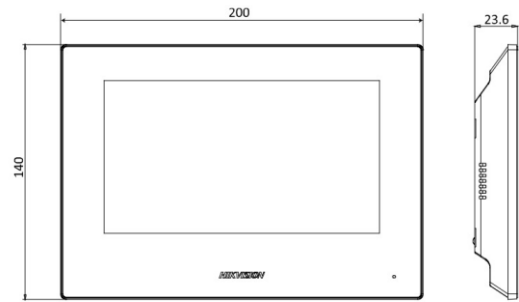

Wi-Fi standard	Wi-Fi 802.11 b/g/n
Bluetooth version	/
3G/4G standard	/
3G/4G standard	/
Zigbee	/
Zigbee	/
Device interfaces	
Alarm input	8-ch alarm inputs
TAMPER	/
RS-485	1
USB	/
TF card	Max to 128 G, SD 2.0 or lower version
Alarm output	2 relays (30 V Max.)
Two-wire interface	IP 1
General	
Button	0
Installation	Surface mounting
Indicator	0
Weight	327 g
Protective level	/
Power supply method	Two-wire
Working temperature	-10 ° C to 50 ° C (14 ° F to 122 ° F)
Working humidity	10% to 90% (no-condensing)
Dimensions	200 mm × 140 mm × 23.6 mm (7.87" × 5.51" × 0.93")
Battery	/
Power supply	Powered by KAD704Y or KAD706Y series distributor
Application environment	Indoor
Power consumption	≤ 4 W
Language	English, French, Portuguese (Brazil), Spanish, Russian, German, Italian, Polish, Arabic, Turkish, Vietnamese, Hungarian, Dutch, Romanian, Czech, Bulgarian, Ukrainian, Croatian, Serbian, Greek, Portuguese, Slovak

Dimension

unit: mm

Accessory

Include

DS-KAD706Y-P Two wire controllers

Optional

DS-KABH6320-T Indoor Station Table Bracket

Available Model

DS-KH6320Y-WTE2