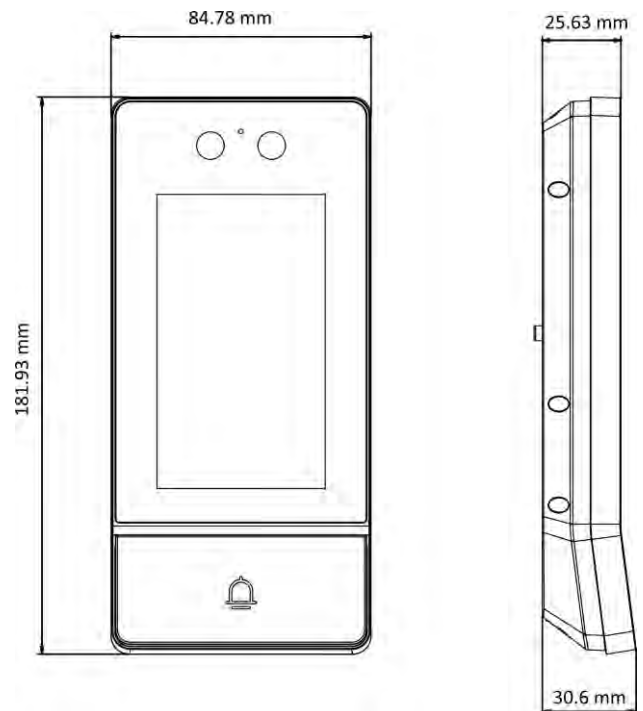

Wi-Fi	Wi-Fi 802.11 b/g/n
Bluetooth	Reserved
3G/4G	/
Authentication	
Card reading frequency	13.56 MHz
Face recognition distance	0.3 to 2 m
Face recognition accuracy rate	≥ 99%
Face recognition duration	< 0.2 s per person
Device interfaces	
Alarm input	4 (2 exit buttons and 2 door contacts by default)
Network interface	1 RJ45
TAMPER	1
Exit button	2
RS-485	1
USB	/
Wiegand	/
TF card	Reserved
Lock control	2 relay
Door contact input	2
Power interface	1, 12 VDC input
General	
Button	1
Installation	Surface mounting
Indicator	0
Weight	0.490 kg
Protective level	IP65 & IK08
Working temperature	-40° C to 60° C (-40° F to 140° F)
Working humidity	10% to 90%
Dimensions	181.93 mm × 84.78 mm × 25.63 mm
Battery	/
Power supply	12 VDC, 1.5 A
Application environment	Outdoor
Power consumption	≤ 6 W

Language	English, French, Brazilian Portuguese, Spanish, Russian, German, Italian, Polish, Turkish, Vietnamese, Arabic, Czech, Hungarian, Dutch, Romanian, Bulgarian, Ukrainian, Croatian, Serbian, Greek

Available Model

DS-KV9503-WBE1

Dimension