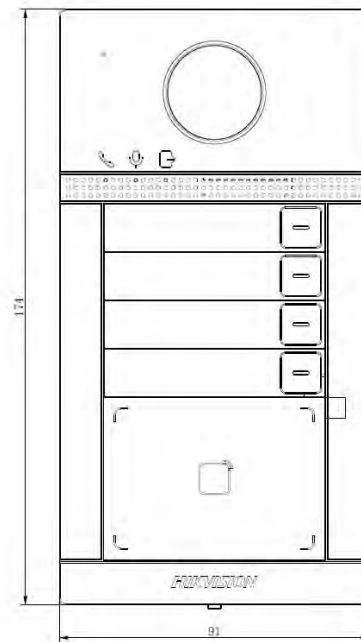

Received frequency	2.4 to 2.4835GHz
Transmitted frequency	2.4 to 2.4835 GHz
Bandwidth	20/40 MHz
Frequency power	802.11b:15 dBm +/- 1.5 dBm 802.11g:15 dBm +/- 1.5 dBm 802.11n(ht20):14 dBm +/- 1.5 dBm 802.11n(ht40):12 dBm +/- 1.5 dBm

Authentication	
Card reading frequency	13.56 MHz

Device interfaces	
Alarm input	4
Network interface	1
TAMPER	1
Exit button	2 Max.
RS-485	1
USB	0
Wiegand	0
TF card	1 (reserved)
Alarm output	0
Lock control	2
Door contact input	2
Power interface	1

General	
Button	4
Installation	Flush mounting
Indicator	3
Weight	380 g
Protective level	IP65, IK08
Working temperature	-40°C to 53°C (-40°F to 127.4°F)
Working humidity	10% to 95%
Dimensions	174 mm × 91 mm × 29 mm
Battery	/
Application environment	Outdoor
Power consumption	< 10 W

Language	English, French, Portuguese, Portuguese (Brazil), Spanish, Russian, German, Italian, Polish, Arabic, Turkish, Vietnamese, Hungarian, Dutch, Romanian, Czech, Bulgarian, Ukrainian, Croatian, Serbian, Greek, Slovak

Available Model

DS-KV8413-WME1(C)/Flush

Dimension

Unit: mm