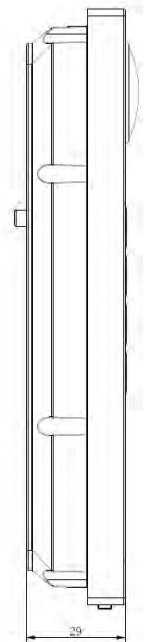

Received frequency	2.4 to 2.4835GHz
Transmitted frequency	2.4 to 2.4835 GHz
Bandwidth	20/40 MHz
Frequency power	802.11b:15 dBm +/- 1.5 dBm 802.11g:15 dBm +/- 1.5 dBm 802.11n(ht20):14 dBm +/- 1.5 dBm 802.11n(ht40):12 dBm +/- 1.5 dBm

Authentication	
Card reading frequency	13.56 MHz

Device interfaces	
Alarm input	4
Network interface	1
TAMPER	1
Exit button	2 Max.
RS-485	1
USB	0
Wiegand	0
TF card	1 (reserved)
Alarm output	0
Lock control	2
Door contact input	2
Power interface	1

General	
Button	4
Installation	Flush mounting
Indicator	3
Weight	380 g
Protective level	IP65, IK08
Working temperature	-40°C to 53°C (-40°F to 127.4°F)
Working humidity	10% to 95%
Dimensions	174 mm × 91 mm × 29 mm
Battery	/
Application environment	Outdoor
Power consumption	< 10 W

Language	English, French, Portuguese, Portuguese (Brazil), Spanish, Russian, German, Italian, Polish, Arabic, Turkish, Vietnamese, Hungarian, Dutch, Romanian, Czech, Bulgarian, Ukrainian, Croatian, Serbian, Greek, Slovak

Available Model

DS-KV8413-WME1(C)/Flush

Dimension

Unit: mm