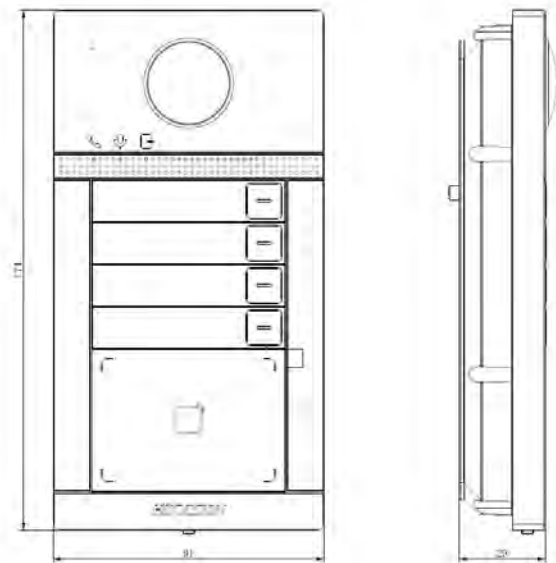

Received frequency	2.4 to 2.4835GHz
Transmitted frequency	2.4 to 2.4835 GHz
Bandwidth	20/40 MHz
Frequency power	802.11b:15 dBm +/- 1.5 dBm 802.11g:15 dBm +/- 1.5 dBm 802.11n(ht20):14 dBm +/- 1.5 dBm 802.11n(ht40):12 dBm +/- 1.5 dBm

Authentication	
Card reading frequency	13.56 MHz

Device interfaces	
Alarm input	4
Network interface	1
TAMPER	1
Exit button	2 Max.
RS-485	1
USB	0
Wiegand	0
TF card	1 (reserved)
Alarm output	0
Lock control	2
Door contact input	2
Power interface	1

General	
Button	4
Installation	Surface mounting
Indicator	3
Weight	380 g
Protective level	IP65, IK08
Working temperature	-40°C to 53°C (-40°F to 127.4°F)
Working humidity	10% to 95%
Dimensions	174 mm × 91 mm × 29 mm
Battery	/
Application environment	Outdoor
Power consumption	< 10 W

Language	English, French, Portuguese, Portuguese (Brazil), Spanish, Russian, German, Italian, Polish, Arabic, Turkish, Vietnamese, Hungarian, Dutch, Romanian, Czech, Bulgarian, Ukrainian, Croatian, Serbian, Greek, Slovak

Available Model

DS-KV8413-WME1(C)

Dimension

Unit: mm