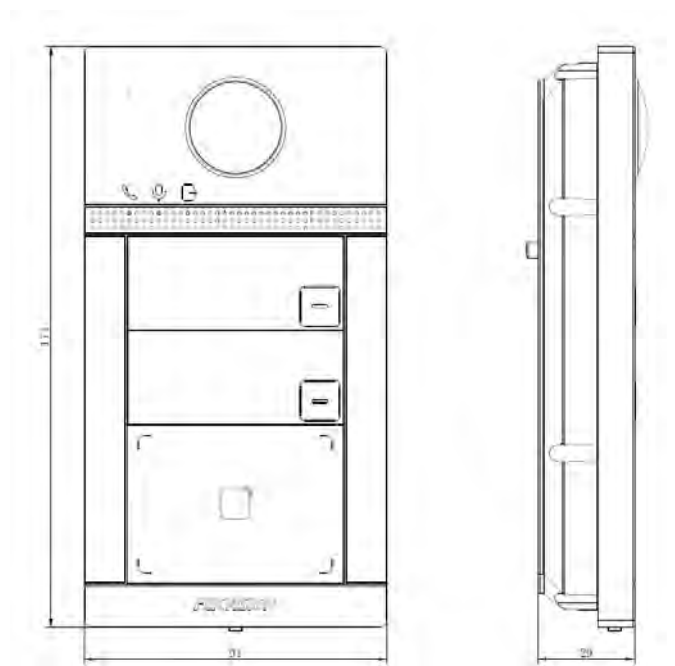

Received frequency	2.4 to 2.4835GHz
Transmitted frequency	2.4 to 2.4835 GHz
Bandwidth	20/40 MHz
Frequency power	802.11b:15 dBm +/- 1.5 dBm 802.11g:15 dBm +/- 1.5 dBm 802.11n(ht20):14 dBm +/- 1.5 dBm 802.11n(ht40):12 dBm +/- 1.5 dBm

Authentication	
Card reading frequency	13.56 MHz

Device interfaces	
Alarm input	4
Network interface	1
TAMPER	1
Exit button	2 Max.
RS-485	1
USB	0
Wiegand	0
TF card	1 (reserved)
Alarm output	0
Lock control	2
Door contact input	2
Power interface	1

General	
Button	2
Installation	Flush mounting
Indicator	3
Weight	384 g
Protective level	IP65, IK08
Working temperature	-40°C to 53°C (-40°F to 127.4°F)
Working humidity	10% to 95%
Dimensions	174 mm × 91 mm × 29 mm
Battery	/
Application environment	Outdoor
Power consumption	< 10 W

Language	English, French, Portuguese, Portuguese (Brazil), Spanish, Russian, German, Italian, Polish, Arabic, Turkish, Vietnamese, Hungarian, Dutch, Romanian, Czech, Bulgarian, Ukrainian, Croatian, Serbian, Greek, Slovak

Available Model

DS-KV8213-WME1(C)/Flush

Dimension

Unit: mm