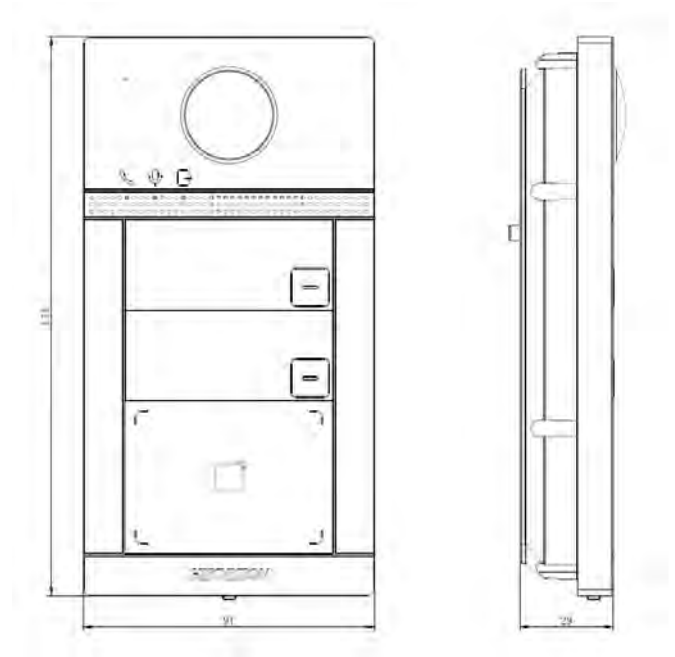

Received frequency	2.4 to 2.4835GHz
Transmitted frequency	2.4 to 2.4835 GHz
Bandwidth	20/40 MHz
Frequency power	802.11b:15 dBm +/- 1.5 dBm 802.11g:15 dBm +/- 1.5 dBm 802.11n(ht20):14 dBm +/- 1.5 dBm 802.11n(ht40):12 dBm +/- 1.5 dBm

Authentication	
Card reading frequency	13.56 MHz

Device interfaces	
Alarm input	4
Network interface	1
TAMPER	1
Exit button	2 Max.
RS-485	1
USB	0
Wiegand	0
TF card	1 (reserved)
Alarm output	0
Lock control	2
Door contact input	2
Power interface	1

General	
Button	2
Installation	Surface mounting
Indicator	3
Weight	384 g
Protective level	IP65, IK08
Working temperature	-40°C to 53°C (-40°F to 127.4°F)
Working humidity	10% to 95%
Dimensions	174 mm × 91 mm × 29 mm
Battery	/
Application environment	Outdoor
Power consumption	< 10 W

Language	English, French, Portuguese, Portuguese (Brazil), Spanish, Russian, German, Italian, Polish, Arabic, Turkish, Vietnamese, Hungarian, Dutch, Romanian, Czech, Bulgarian, Ukrainian, Croatian, Serbian, Greek, Slovak

Available Model

DS-KV8213-WME1(C)

Dimension

Unit: mm