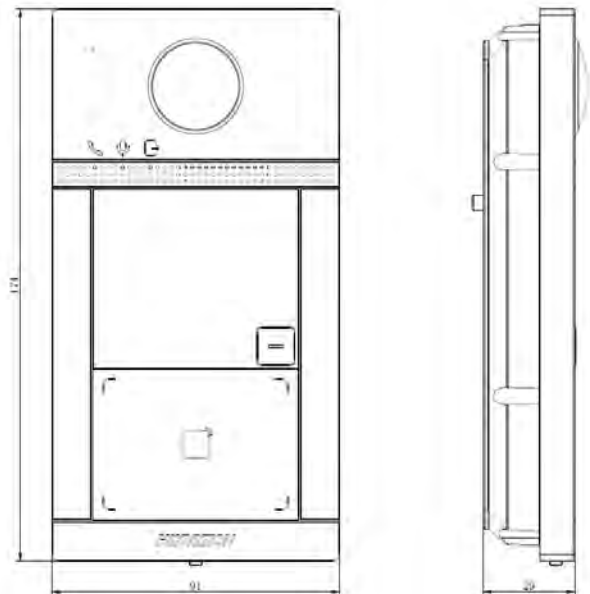

Received frequency	2.4 to 2.4835GHz
Transmitted frequency	2.4 to 2.4835 GHz
Bandwidth	20/40 MHz
Frequency power	802.11b:15 dBm +/- 1.5 dBm 802.11g:15 dBm +/- 1.5 dBm 802.11n(ht20):14 dBm +/- 1.5 dBm 802.11n(ht40):12 dBm +/- 1.5 dBm

Authentication	
Card reading frequency	13.56 MHz

Device interfaces	
Alarm input	4
Network interface	1
TAMPER	1
Exit button	2 Max.
RS-485	1
USB	0
Wiegand	0
TF card	1 (reserved)
Alarm output	0
Lock control	2
Door contact input	2
Power interface	1

General	
Button	1
Installation	Flush mounting
Indicator	3
Weight	380 g
Protective level	IP65, IK08
Working temperature	-40°C to 53°C (-40°F to 127.4°F)
Working humidity	10% to 95%
Dimensions	174 mm × 91 mm × 29 mm
Battery	/
Application environment	Outdoor
Power consumption	< 10 W

Language	English, French, Portuguese, Portuguese (Brazil), Spanish, Russian, German, Italian, Polish, Arabic, Turkish, Vietnamese, Hungarian, Dutch, Romanian, Czech, Bulgarian, Ukrainian, Croatian, Serbian, Greek, Slovak

Available Model

DS-KV8113-WME1(C)/Flush

Dimension

Unit: mm