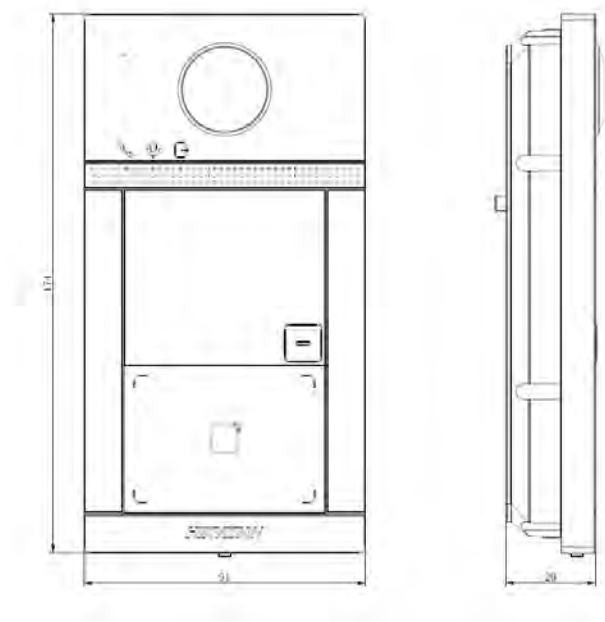

Received frequency	2.4 to 2.4835GHz
Transmitted frequency	2.4 to 2.4835 GHz
Bandwidth	20/40 MHz
Frequency power	802.11b:15 dBm +/- 1.5 dBm 802.11g:15 dBm +/- 1.5 dBm 802.11n(ht20):14 dBm +/- 1.5 dBm 802.11n(ht40):12 dBm +/- 1.5 dBm

Authentication	
Card reading frequency	13.56 MHz

Device interfaces	
Alarm input	4
Network interface	1
TAMPER	1
Exit button	2 Max.
RS-485	1
USB	0
Wiegand	0
TF card	1 (reserved)
Alarm output	0
Lock control	2
Door contact input	2
Power interface	1

General	
Button	1
Installation	Surface mounting
Indicator	3
Weight	380 g
Protective level	IP65, IK08
Working temperature	-40°C to 53°C (-40°F to 127.4°F)
Working humidity	10% to 95%
Dimensions	174 mm × 91 mm × 29 mm
Battery	/
Application environment	Outdoor
Power consumption	< 10 W

Language	English, French, Portuguese, Portuguese (Brazil), Spanish, Russian, German, Italian, Polish, Arabic, Turkish, Vietnamese, Hungarian, Dutch, Romanian, Czech, Bulgarian, Ukrainian, Croatian, Serbian, Greek, Slovak

Available Model

DS-KV8113-WME1(C), DS-KV8113-WME1(C)/DS-KIS604

Dimension

Unit: mm