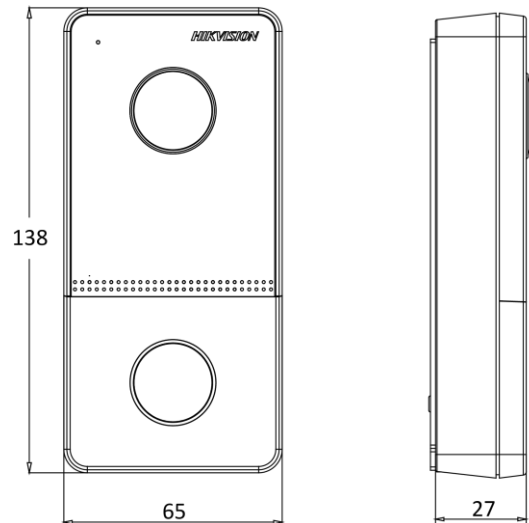

## Specification

System parameters	
Operating system	Embedded Linux operation system
ROM	32M
RAM	256 M
CPU	Embedded processor
Display parameters	
Screen size	/
Operation method	/
Type	/
Resolution	/
Video parameters	
Lens	1
Resolution	Main stream: 1920 × 1080p, 720p Sub stream: 704 × 576
FOV	Horizontal: 131° Vertical: 78°
WDR	True WDR
Supplement light	IR supplement

Video compression standard	H.264
Audio parameters	
Audio compression standard	G.711 U
Audio input	Built-in omnidirectional microphone
Audio output	Built-in loudspeaker
Audio compression bitrate	64 Kbps
Audio quality	Noise suppression and echo cancellation
Volume adjustment	Adjustable
Capacity	
User capacity	2000
Face capacity	/
Card capacity	10000
Network parameters	
Communication protocol	TCP/IP, RSTP
Wired network	10/100 Mbps self-adaptive Ethernet
Wi-Fi standard	/
Bluetooth version	/
3G/4G standard	/
Device interfaces	
Alarm input	4
Network interface	1

### General

Button	1
Installation	Surface mounting
Indicator	2
Weight	190g
Protective level	IP65
Working temperature	-40° C to +55° C (-40° F to 131° F)
Working humidity	10% to 95%
Dimensions	138 mm × 65 mm × 27 mm
Battery	/
Application environment	Outdoor
Power consumption	< 10 W
Language	English, French, Portuguese (Brazil), Spanish, Russian, German, Italian, Polish, Arabic, Turkish, Vietnamese, Hungarian, Dutch, Romanian, Czech, Bulgarian, Ukrainian, Croatian, Serbian

### Dimension

Unit:mm