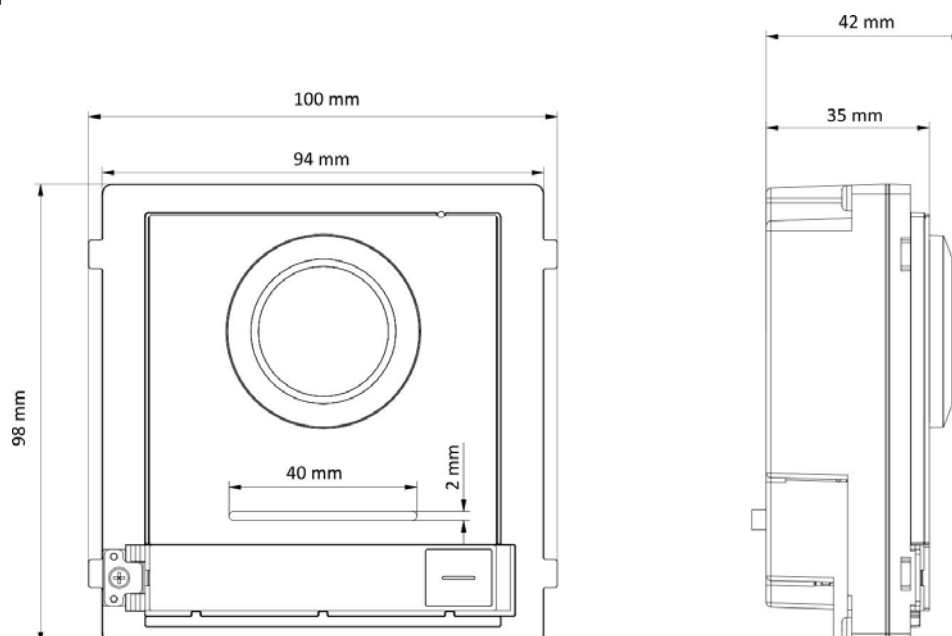

▪ Specification

System parameters	
Operating system	Embedded Linux operation system
ROM	32 MB
RAM	256 MB
CPU	Embedded Processor
Display parameters	
Screen size	NA
Operation method	NA
Type	NA
Resolution	NA
Video parameters	
Video standard	H.264
Supplement light	Low illumination, IR supplement lights
Lens	1
FOV	Horizontal: 146°, Vertical: 82°
WDR	Support
Resolution	2 MP
Audio parameters	
Audio compression standard	G.711 U, G.711 A
Audio input	Built-in omnidirectional microphone
Audio output	Built-in loudspeaker
Audio compression bitrate	64 Kbps
Audio quality	Noise suppression and echo cancellation
Volume adjustment	Adjustable
Capacity	
Fingerprint capacity	/
User capacity	2000
Face capacity	NA
Linked indoor station capacity	500
Event capacity	/
Sub door station capacity	16
Network parameters	
Communication protocol	NA
Wired network	NA
Wi-Fi	NA
Bluetooth	NA
3G/4G	NA
Device interfaces	
Alarm input	4 (2 exit buttons and 2 door contacts by default)
Network interface	NA
TAMPER	1
Exit button	2 (2 for lock control)
Door contact input	2
RS-485	1 (1 for Hikvision's sub module communication)

▪ Available Model

DS-KD8003Y-IME2

▪ Dimension

Headquarters

No.555 Qianmo Road, Binjiang District,
Hangzhou 310051, China
T +86-571-8807-5998
www.hikvision.com

Follow us on social media to get the latest product and solution information.