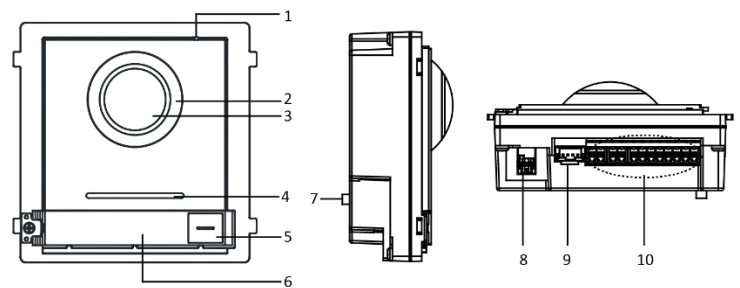

Linked sub door station	Max. 8
Linked doorphone	Max. 8
Protocol	ISAPI, RTSP, STMP, SNMP
Unlock door	Unlock by presenting cards, unlock via Client Software, unlock via App, unlock via indoor station
General	
Protection level	IP 65
Power consumption	4 W
Power input	24 VDC two-wire power supply (< 16 W) or 12 VDC independent power supply (< 20 W)
Power output	12 VDC (only for power supply of submodule)
Working temperature	-40° C to +60° C (-40° F to 140° F)
Working humidity	10% to 95%
Installation	Flush mounting, surface mounting
Dimension	98 mm × 99.8 mm × 43.9 mm (3.86" × 3.93" × 1.73")
Material	Stainless steel

Available Model

DS-KD8003-IME2/NS

Appearance and Interfaces

No.	Description	No.	Description
1	Microphone	6	Nametag
2	Low Illumination IR Supplement Light	7	TAMPER
3	Built-in Camera	8	Network Interface and Power Supply
4	Loudspeaker	9	Module-connecting Interface (output)
5	Call Button	10	Terminals