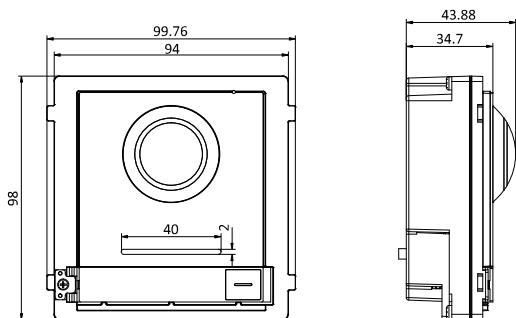

Dimension

Accessory

Optional

DS-KD-ACF2/S