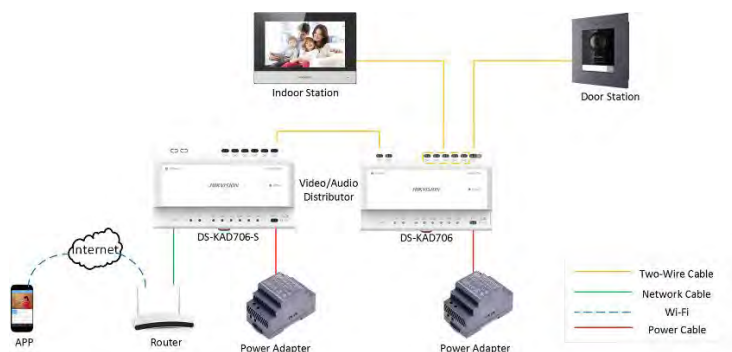

Typical Application

Approval

CE-EMC	a. EN 55032:2015
	b. EN 61000-3-2:2014

	c. EN 61000-3-3:2013
	d. EN 50130-4:2011 +A1:2014
CE-LVD	EN 60950-1:2006 + A11:2009 + A1:2010 + A12:2011 + A2:2013
CB	IEC 60950-1:2005 (Second Edition) + Am 1:2009 + Am 2:2013
FCC-SDOC	47 CFR Part 15, Subpart B
C-TICK(EMC)	AS/NZS CISPR 32:2015
UL	UL 60950-1 & CAN/CSA C22.2 No. 60950-1-07, Information Technology Equipment – Safety – Part 1: General Requirements
ROHS	2011/65/EU
REACH	Regulation (EC) No 1907/2006
WEEE	2012/19/EU