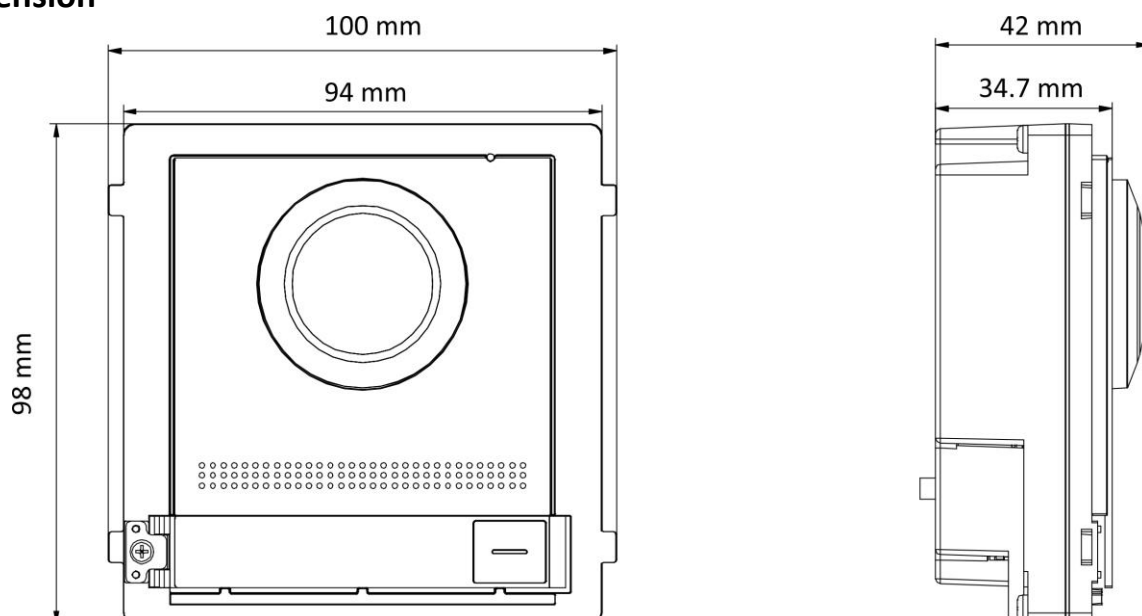

▪ Specification

System parameters	
Operating system	Embedded Linux operation system
ROM	32 MB
RAM	256 MB
CPU	Embedded Processor
Display parameters	
Screen size	NA
Operation method	NA
Type	NA
Resolution	NA
Video parameters	
Supplement light	Low illumination, IR supplement lights
Video standard	H.264
Lens	1
FOV	Horizontal: 146°, Vertical: 82°
WDR	Support
Resolution	2 MP
Audio parameters	
Audio compression standard	G.711 U, G.711 A
Audio input	Built-in omnidirectional microphone
Audio output	Built-in loudspeaker
Audio compression bitrate	64 Kbps
Audio quality	Noise suppression and echo cancellation
Volume adjustment	Adjustable
Capacity	
Fingerprint capacity	/
User capacity	2000
Face capacity	NA
Linked indoor station capacity	500
Event capacity	/
Sub door station capacity	16
Network parameters	
Communication protocol	NA
Wired network	NA
Wi-Fi	NA
Bluetooth	NA
3G/4G	NA
Device interfaces	
Alarm input	4 (2 exit buttons and 2 door contacts by default)
Network interface	NA
TAMPER	1
Exit button	2 (2 for lock control)
Door contact input	2
RS-485	1 (1 for Hikvision's sub module communication)

▪ Available Model

DS-KD8003Y-IME2/S

▪ Dimension

Headquarters

No.555 Qianmo Road, Binjiang District,
Hangzhou 310051, China
T +86-571-8807-5998
www.hikvision.com

Follow us on social media to get the latest product and solution information.