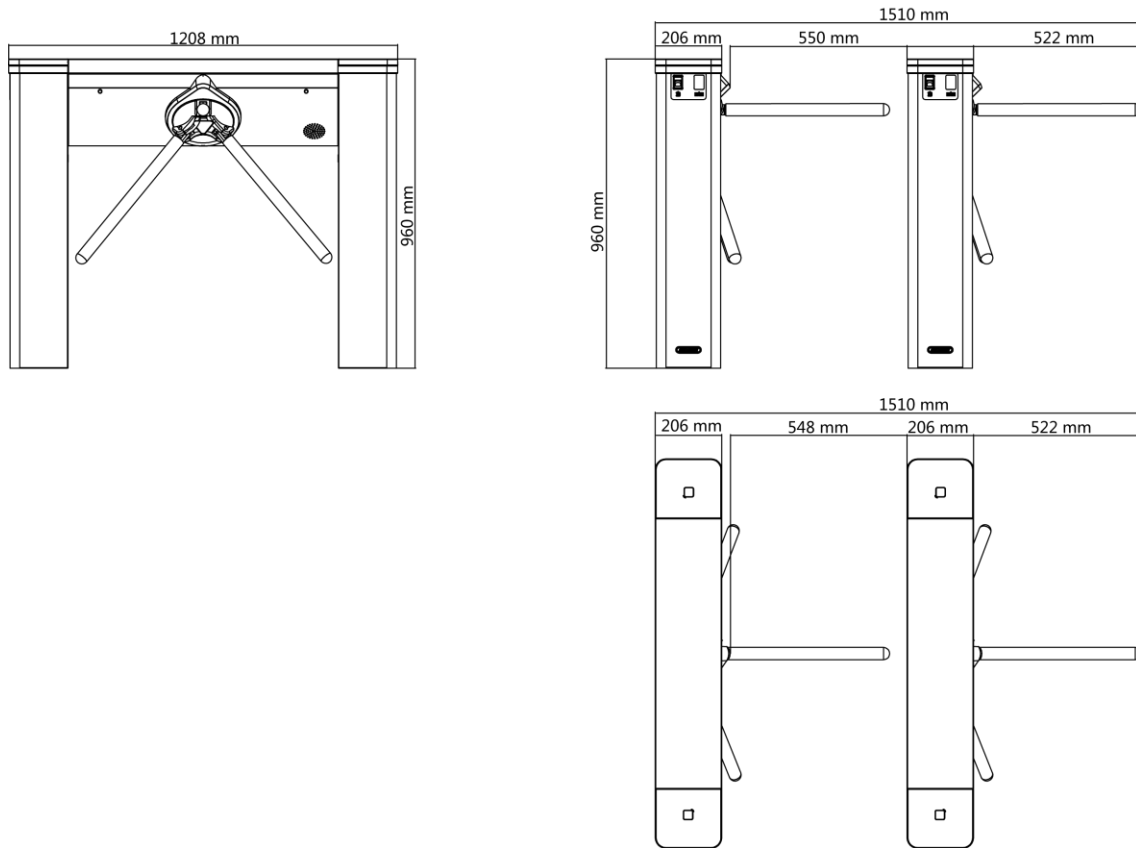

▪ Approval

CE/FCC/CB/RoHS/REACH/WEEE

▪ Specification

System	
MCBF	> 3 million times
Interface	
RS-232	4
RS-485	4
Lock output	2
IO input	2
IO output	2
Network interface	1
Capacity	
Card capacity	60,000
Event capacity	180,000
General	
Throughput	More than 35 persons per minute The actual throughput is affected by the person passing rate and passing method.
Power supply method	100 to 240 VAC; 50 to 60 Hz
Working temperature	-20 °C to 65 °C (-4 °F to 149 °F)
Lane width	550 mm
Working humidity	0% to 95% (no condensing)
Dimensions	Without package: 232 mm × 960 mm × 1208 mm (9.1" × 37.8" × 47.6") With package: 390 mm × 1185 mm × 1320 mm (15.4" × 46.7" × 52.0")
Pedestal material	SUS304 stainless steel
Application environment	Indoor and outdoor
Protective level	IP54
Weight	Without package: 45 kg (99.2 lb) With package: 69 kg (152.1 lb)
Approval	CE/FCC/CB/RoHS/REACH/WEEE
Configuration	
Module selection	YES
Authentication mode	Card,Face,Fingerprint,QR code
Card type	EM,M1
Wall distance	10 mm
Lane width	550
Recommended width	550
Pedestal width	230 mm
Pedestal length	1210 mm
Barrier material	Stainless steel pipe
Base	YES
Side pedestal	YES

Base model	DS-K3G501-BASE
Side pedestal type	Empty (230 mm)/fence (130 mm)
Product type	Tripod Turnstile
Remote controller type	433 Mhz,868 Mhz

▪ **Available Model**

DS-K3G501SX-R/MPg-Dm55(O-NEU)/ESD

▪ **Dimension**