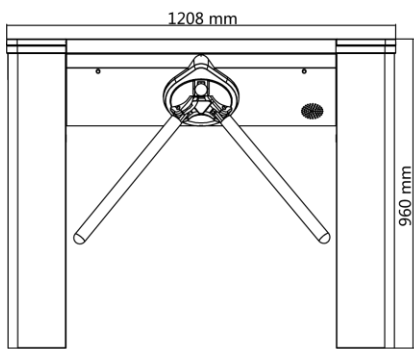

▪ Approval

CE/FCC/CB/RoHS/REACH/WEEE

▪ Specification

System	
MCBF	> 3 million times
Interface	
RS-232	4
RS-485	4
Lock output	2
IO input	2
IO output	2
Network interface	1
Capacity	
Card capacity	60,000
Event capacity	180,000
General	
Throughput	More than 35 persons per minute The actual throughput is affected by the person passing rate and passing method.
Power supply method	100 to 240 VAC; 50 to 60 Hz
Working temperature	-20 °C to 65 °C (-4 °F to 149 °F)
Lane width	550 mm
Working humidity	0% to 95% (no condensing)
Dimensions	Without package: 232 mm × 960 mm × 1208 mm (9.1" × 37.8" × 47.6") With package: 390 mm × 1185 mm × 1320 mm (15.4" × 46.7" × 52.0")
Pedestal material	SUS304 stainless steel
Application environment	Indoor and outdoor
Protective level	IP54
Weight	Without package: 45 kg (99.2 lb) With package: 69 kg (152.1 lb)
Approval	CE/FCC/CB/RoHS/REACH/WEEE
Configuration	
Module selection	YES
Authentication mode	Card,Face,Fingerprint,QR code
Card type	EM,M1
Wall distance	10 mm
Lane width	550
Recommended width	550
Pedestal width	230 mm
Pedestal length	1210 mm
Barrier material	Stainless steel pipe
Base	YES
Side pedestal	YES

Base model	DS-K3G501-BASE
Side pedestal type	Empty (230 mm)/fence (130 mm)
Product type	Tripod Turnstile
Remote controller type	433 Mhz,868 Mhz

▪ **Available Model**

DS-K3G501SX-R/MPg-Dm55(O-NEU)/ESD

▪ **Dimension**