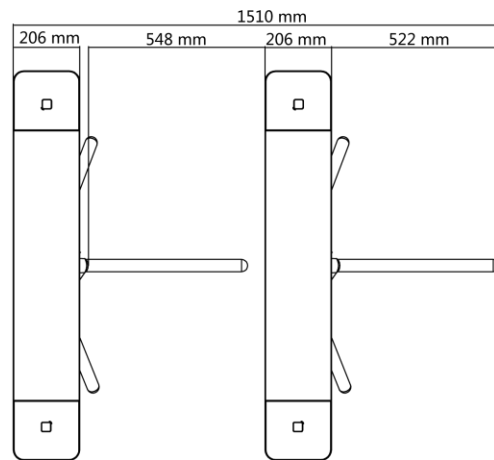

▪ Approval

CE/FCC/CB/RoHS/REACH/WEEE

▪ Specification

System	
MCBF	> 3 million times
Interface	
RS-232	4
RS-485	4
Lock output	2
IO input	2
IO output	2
Network interface	1
Capacity	
Card capacity	60,000
Event capacity	180,000
General	
Throughput	More than 35 persons per minute The actual throughput is affected by the person passing rate and passing method.
Power supply method	100 to 240 VAC; 50 to 60 Hz
Working temperature	-20 °C to 65 °C (-4 °F to 149 °F)
Lane width	550 mm
Working humidity	0% to 95% (no condensing)
Dimensions	Without package: 232 mm × 960 mm × 1208 mm (9.1" × 37.8" × 47.6") With package: 390 mm × 1185 mm × 1320 mm (15.4" × 46.7" × 52.0")
Pedestal material	SUS304 stainless steel
Application environment	Indoor and outdoor
Protective level	IP54
Weight	Without package: 45 kg (99.2 lb) With package: 69 kg (152.1 lb)
Approval	CE/FCC/CB/RoHS/REACH/WEEE
Configuration	
Module selection	YES
Authentication mode	Card,Face,Fingerprint,QR code
Card type	EM,M1
Wall distance	10 mm
Lane width	550
Recommended width	550
Pedestal width	230 mm
Pedestal length	1210 mm
Barrier material	Stainless steel pipe
Base	YES
Side pedestal	YES

Base model	DS-K3G501-BASE
Side pedestal type	Empty (230 mm)/fence (130 mm)
Product type	Tripod Turnstile
Remote controller type	433 Mhz,868 Mhz

▪ **Available Model**

DS-K3G501SX-R/MPg-Dm55(O-NEU)/ESD

▪ **Dimension**