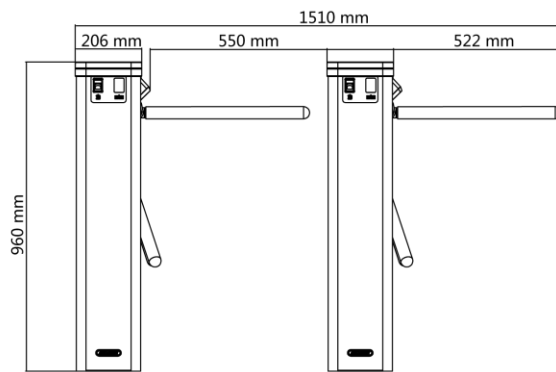

▪ Approval

CE/FCC/CB/RoHS/REACH/WEEE

▪ Specification

System	
MCBF	> 3 million times
Interface	
RS-232	4
RS-485	4
Lock output	2
IO input	2
IO output	2
Network interface	1
Capacity	
Card capacity	60,000
Event capacity	180,000
General	
Throughput	More than 35 persons per minute The actual throughput is affected by the person passing rate and passing method.
Power supply method	100 to 240 VAC; 50 to 60 Hz
Working temperature	-20 °C to 65 °C (-4 °F to 149 °F)
Lane width	550 mm
Working humidity	0% to 95% (no condensing)
Dimensions	Without package: 232 mm × 960 mm × 1208 mm (9.1" × 37.8" × 47.6") With package: 390 mm × 1185 mm × 1320 mm (15.4" × 46.7" × 52.0")
Pedestal material	SUS304 stainless steel
Application environment	Indoor and outdoor
Protective level	IP54
Weight	Without package: 45 kg (99.2 lb) With package: 69 kg (152.1 lb)
Approval	CE/FCC/CB/RoHS/REACH/WEEE
Configuration	
Module selection	YES
Authentication mode	Card,Face,Fingerprint,QR code
Card type	EM,M1
Wall distance	10 mm
Lane width	550
Recommended width	550
Pedestal width	230 mm
Pedestal length	1210 mm
Barrier material	Stainless steel pipe
Base	YES
Side pedestal	YES

Base model	DS-K3G501-BASE
Side pedestal type	Empty (230 mm)/fence (130 mm)
Product type	Tripod Turnstile
Remote controller type	433 Mhz,868 Mhz

▪ **Available Model**

DS-K3G501SX-R/MPg-Dm55(O-NEU)/ESD

▪ **Dimension**