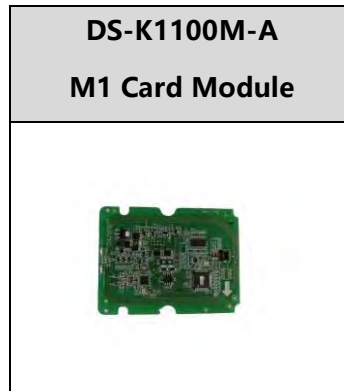

- **Accessory**
- **Included**

- **Optional**

DS-K7F01 Fence of K3G501	DS-KAB-COVER Barrier's Face Recognition Install Hole's Cover	DS-K3G501-BASE DS-K3G501-BASE