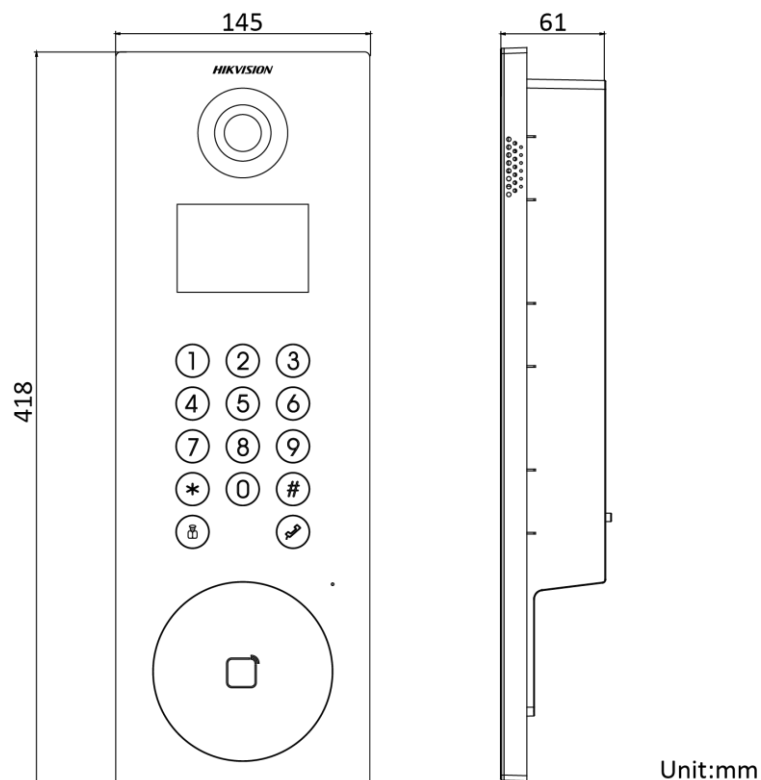

USB	/
Wiegand	1 Wiegand (CardID 26bit, SHA-1 26bit, Hik 34bit)
TF card	/
Alarm output	2
Lock control	2 relays, Max. 30 VDC, 2 A
Door contact input	2
General	
Button	14 touch buttons
Installation	Flush mounting
Indicator	/
Weight	Net weight: 1.05 kg Gross weight: 2.166 kg
Protective level	IP65
Working temperature	-40 °C to 55 °C (-40 °F to 135 °F)
Working humidity	10% to 95% (no-condensing)
Dimension (W × H × D)	418 mm × 145 mm × 61 mm (16.46" × 5.71" × 2.40")
Battery	/
Power supply	12 VDC, 1 A
Application environment	Outdoor
Power consumption	≤ 10 W
Language	English, Portuguese (Brazil), Russian, Spanish, French, Turkish, Vietnamese, Ukrainian

▪ Available Model

DS-KD8103-E6

▪ Dimension