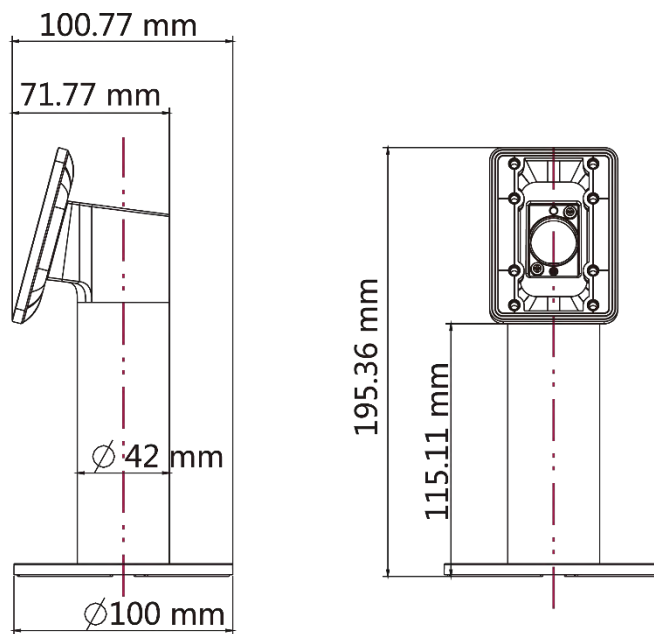

▪ Specification

General	
Dimensions	100 mm × 100 mm × 196 mm (3.94" × 3.94" × 7.72")
Weight	1.1 kg (2.4 lb)
Application environment	Indoor and outdoor
Material	AL-6061 aluminum alloy

▪ Available Model

DS-KAB6-ZU1

▪ Dimension