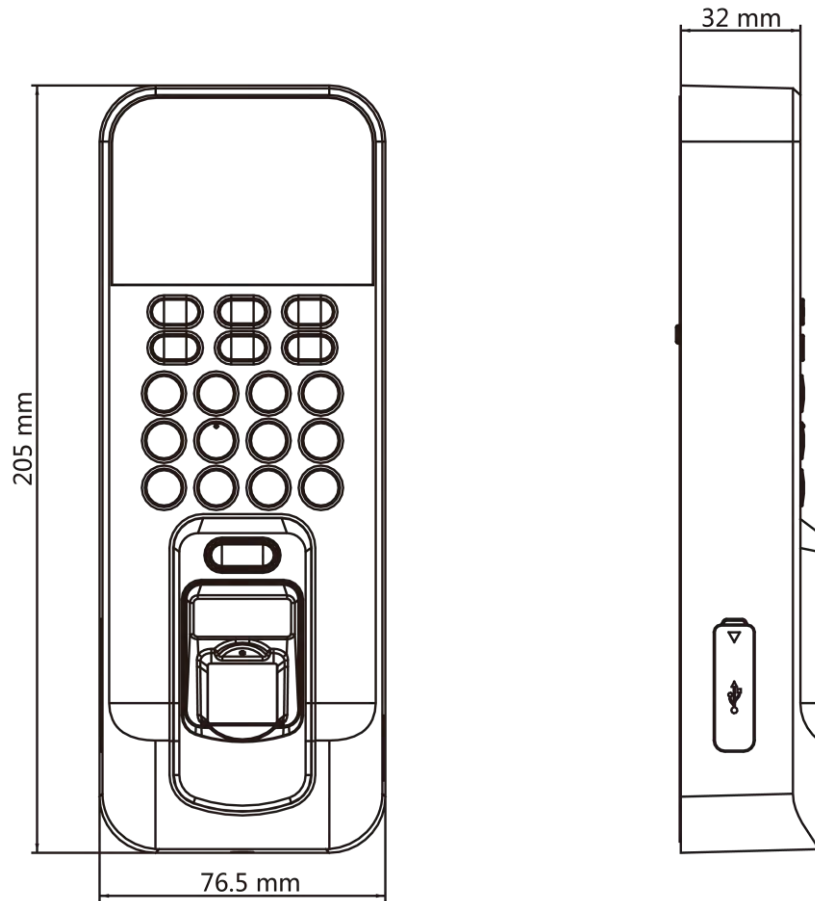

▪ **Available Model**

DS-K1T804BEF

▪ **Dimension**