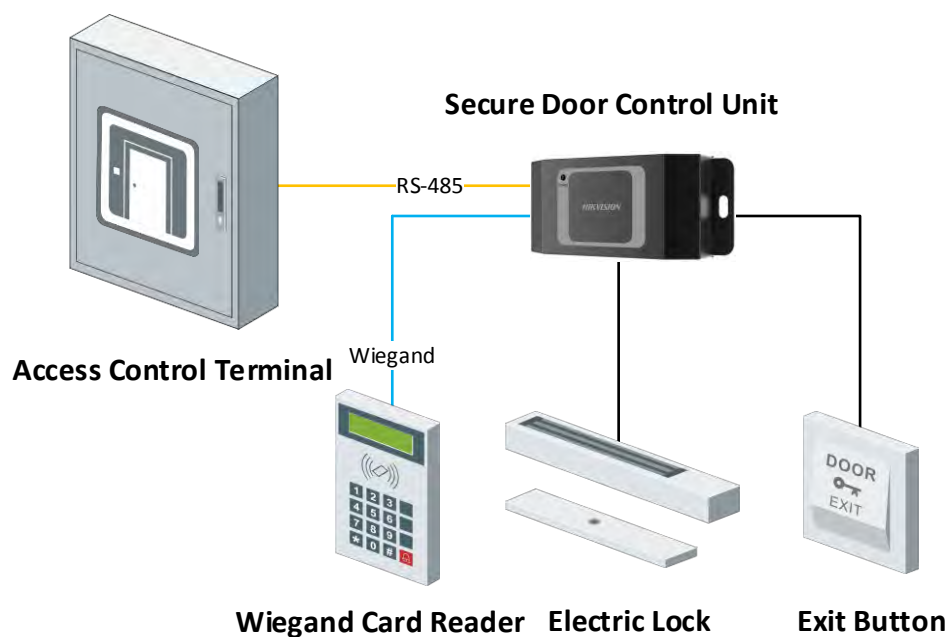

▪ Specification

Interface	
Lock control	1
Exit button	1
Door contact input	1
Alarm input	2
Alarm output	1
RS-485	1
Wiegand	1
General	
Indicator	1 for power supply
Power supply	12 VDC
Working temperature	-40 °C to 70 °C
Working humidity	0% to 90%
Dimensions	48 mm × 115 mm × 26 mm (1.9" × 4.5" × 1.0")
Installation	Wall Mounting

▪ Available Model

DS-K2M061

▪ Typical Application