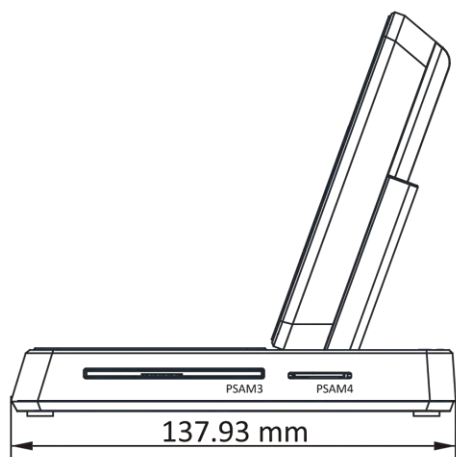

▪ Available Model

DS-K1F600U-D6E-F

▪ Dimension