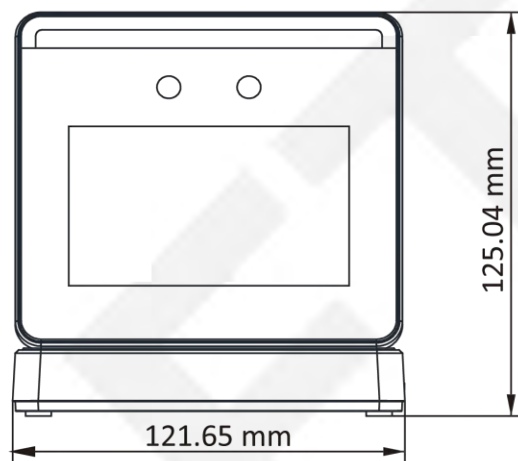

▪ Available Model

DS-K1F600U-D6E-F

▪ Dimension