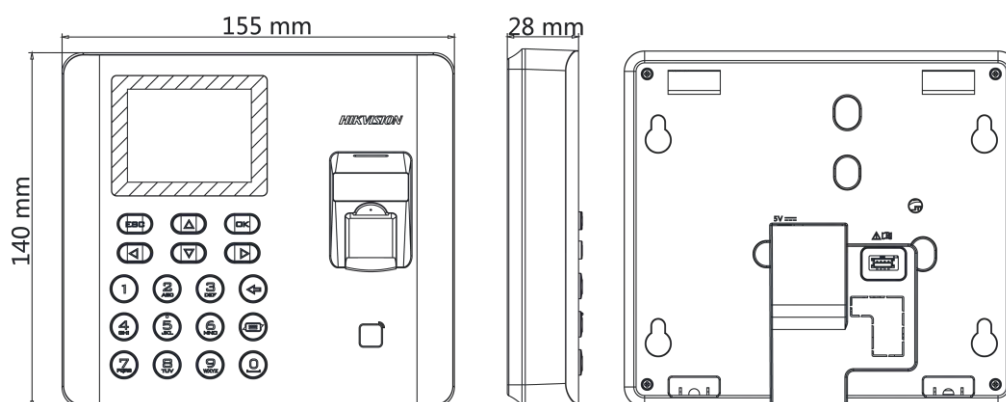

▪ Specification

System	
Operating system	Linux
Screen	
Screen Size	2.4-inch
Type	LCD-TFT display screen
Audio	
Audio output	1 loudspeaker, 1 buzzer
Network	
Wired network	TCP/IP, 10/100Mbps, self-adaptive
Wi-Fi	Support
Interface	
Network interface	1
USB	1
Capacity	
Fingerprint capacity	3000
Event capacity	100,000
Authentication	
Fingerprint module	Optical fingerprint module
Fingerprint comparing mode	1:1 and 1:N
Fingerprint recognition duration	< 1 s
Fingerprint FAR	≤ 0.001 %
Fingerprint FRR	≤ 0.01 %
Others	
Indicator	Power/status (red/green)
Battery	Support
Power supply	5 VDC/1 A
Working temperature	-10 °C to +55 °C (14 °F to +131 °F)
Working humidity	10% to 90% (no condensing)
Color	Black
Dimensions	140 mm × 155 mm × 30 mm (5.51" × 6.01" × 1.18")
Application environment	Indoor
Installation	Surface mounting, desk stand

▪ Dimension

▪ Available Model

DS-K1A802AF-B