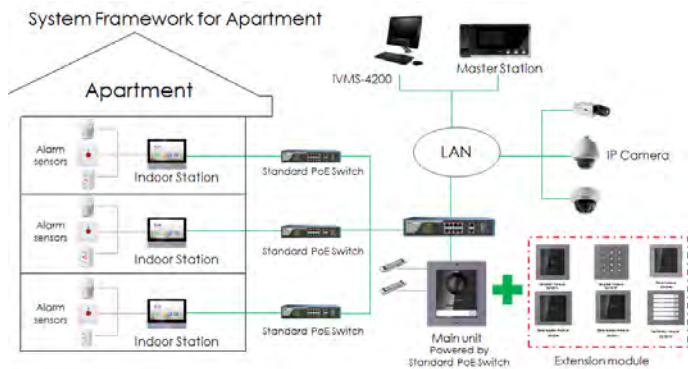

DS-KD-KP/S

Video Intercom Keypad Module

Key Feature

- Supports unlock the door via entering password
- Supports call the resident via entering room No.
- Backlight compensation
- Easy to and extend

Typical Application