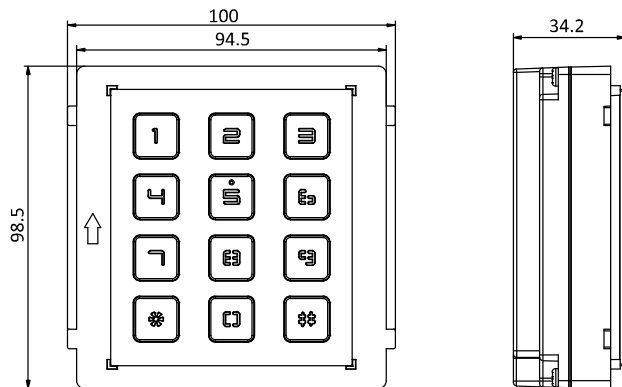

Specification

System parameters	
Processor	Embedded MCU Processor
Operation method	Physical button
Interfaces	
Module-connecting	2 (1 input, 1 output)
Debug	1
General	
Physical button	12
DIP switch	8
Power input	12 VDC (powered by the other module)
Power output	12 VDC (powered for the other module)
Power consumption	≤ 2 W
Working temperature	-40° C to +55° C (-40° F to 131° F)
Working humidity	10% to 95%
IP protection level	IP65, IK7
Installation	Flush mounting, surface mounting
Dimension	98.5 mm × 100 mm × 34.2 mm (3.87" × 3.95" × 1.33")
Material	Stainless steel

Dimension

Accessory

Optional

Available Model

DS-KD-KP/S