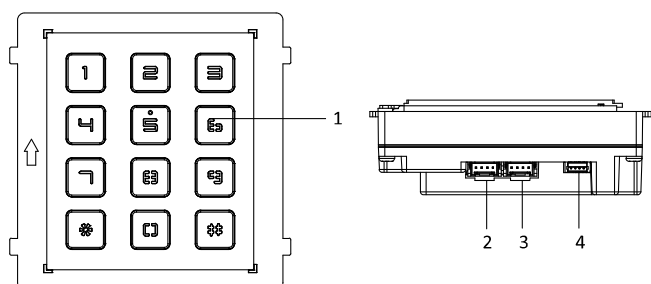

Appearance and Interfaces

No.	Description
1	Button
2	Module-connecting Interface (output)
3	Module-connecting Interface (input)
4	Debug Port