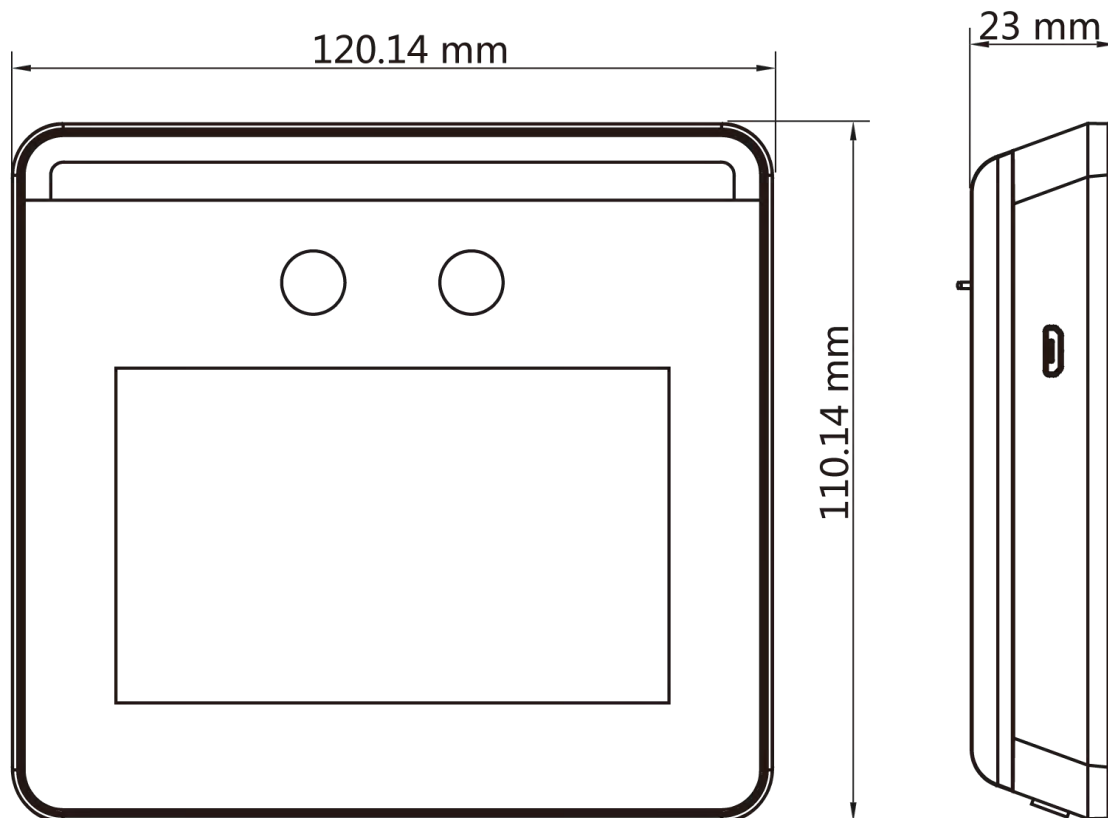

## DS-K1T331W Face Recognition Terminal

- Forced mask wearing alert: If the recognizing face does not wear a mask, the device will prompt a voice reminder. At the same time, the authentication or attendance will be failed
- Face mask wearing alert: If the recognizing face does not wear a mask, the device will prompt a voice reminder. At the same time, the authentication or attendance is valid
- Face Recognition Access Control Terminal, 3.97-inch LCD touch screen, 2 Mega pixel wide-angle lens
- Max. 1000 faces capacity
- Configuration via the web client
- Supports TCP/IP, Wi-Fi communication
- Supports ISUP5.0, ISAPI

## ▪ Specification

System Parameters	
Operation System	Linux
Camera	2 MP dual-lens camera with wide dynamic range
Capacity	Card: 1500 (When connecting external card reader) Face: 1000 Event: 150,000
1:N face recognition duration	< 0.2 s
LCD Screen	
LCD Screen	3.97-inch touch screen
General	
Face Recognition Distance	0.3 m to 1.5 m
Interface	USB × 1, electric lock × 1, door contact × 1, tamper × 1, exit button × 1, RS-485 × 1
Communication Mode	TCP/IP: 10/100 Mbps, self-adaptive
Power supply	12 V, 1.5 A, 18 W
Working temperature	-10 °C to 55 °C (14 °F to 131 °F)
Working humidity	10 to 90% (no condensing)
Dimension	120 mm × 110 mm × 23 mm (4.7" × 4.3" × 0.9")
Application situation	Indoor use
Language	English, Spanish (South America), Arabic, Thai, Indonesian, Russian, Vietnamese, Portuguese (Brazil)
Platform	Hik-ProConnect and HikCentral Professional
Communication protocol	HikCentral Pro OpenAPI and Hik-ProConnect OpenAPI

## Dimension

Distributed by