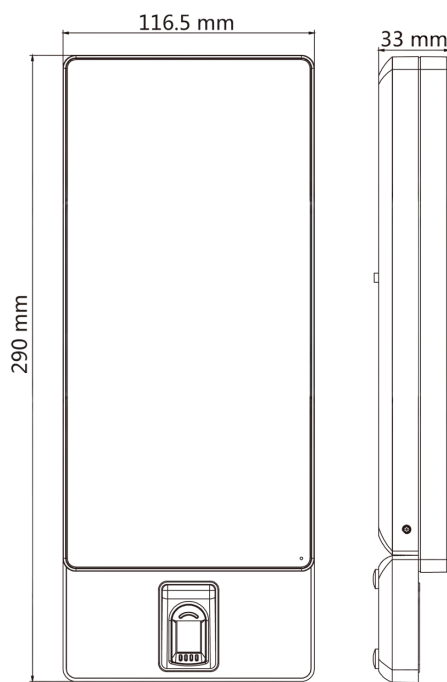

Model	DS-K1T671M	DS-K1T671MF
Working temperature	-30 °C to +60 °C (-22 °F to +140 °F)	
Working humidity	0 to 90% (No condensing)	
Protection level	IP65	
Tamper	Support	

* Exposing the equipment to direct sun light, low ventilation or heat source such as heater or radiator is forbidden (ignorance can cause fire danger).

* For device with fingerprint module, we suggest that do not install the device outdoors.

Dimensions

With Fingerprint Module