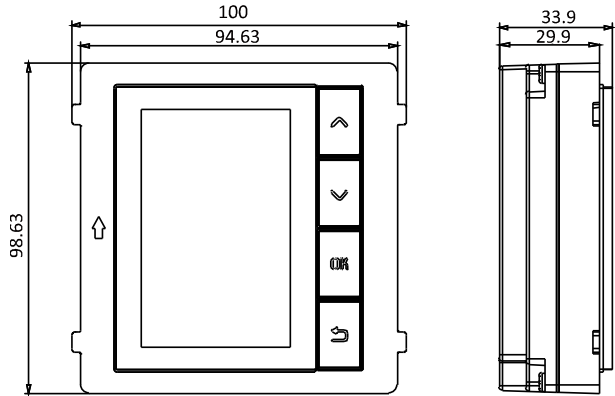

## Specification

| System parameters   |  |
|---------------------|--|
| Processor           | Embedded MCU Processor                             |
| Storage             | 64 MB  |
| Flash               | 8 MB   |
| Display parameters  |  |
| Screen              | 3.5-inch TFT LCD screen                            |
| Resolution          | 320 × 480p   |
| Backlight           | Supported  |
| Operation method    | Physical buttons                                   |
| Interfaces          |  |
| Module-connecting   | 2 (1 input, 1 output)                              |
| Power input         | 12VDC( From the other module)                      |
| Power output        | 12VDC( For the other module)                       |
| Physical buttons    | 4( Up, Down, OK, Back)                             |
| Debugging port      | 1  |
| General             |  |
| Power consumption   | ≤ 3 W  |
| Working temperature | -20° C to +60° C(-4° F to 140° F)                  |
| Working humidity    | 10% to 95%   |
| IP protection level | IP65   |
| Installation        | Flush mounting, surface mounting                   |
| Dimension           | 98.5 mm × 100 mm × 34.2 mm (3.87" × 3.95" × 1.33") |

## Dimension

Unit: mm