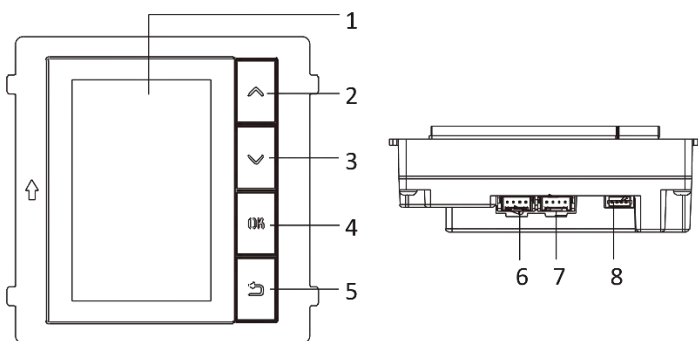

Specification

System parameters	
Processor	Embedded MCU Processor
Storage	64 MB
Flash	8 MB
Display parameters	
Screen	3.5-inch TFT LCD screen
Resolution	320 × 480p
Backlight	Supported
Operation method	Physical buttons
Interfaces	
Module-connecting	2 (1 input, 1 output)
Power input	12VDC(From the other module)
Power output	12VDC(For the other module)
Physical buttons	4(Up, Down, OK, Back)
Debugging port	1
General	
Power consumption	≤ 3 W
Working temperature	-20° C to +60° C(-4° F to 140° F)
Working humidity	10% to 95%
IP protection level	IP65
Installation	Flush mounting, surface mounting
Dimension	98.5 mm × 100 mm × 34.2 mm (3.87" × 3.95" × 1.33")

Note: Listed resolutions are only selectable options. It does not mean that all streams can work at their maximum resolution at the same time.

Available Model

DS-KD-DIS

Appearance and Interfaces

No.	Description	No.	Description
1	Screen	5	Back Button
2	Up Button	6	Module-connecting Interface (output)
3	Down Button	7	Module-connecting Interface (input)
4	OK Button	8	Debug Port