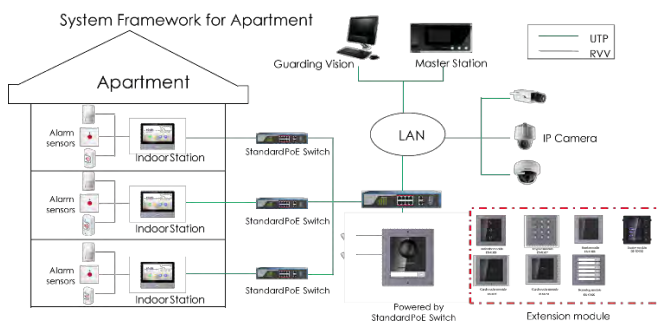

### Key Feature

- 3.5-inch LCD screen with resolution: 320 × 480p
- 4 physical buttons with backlight
- Up to 500 contacts can be added to the device
- Dials number and calls indoor station with keypad module
- Unlocks door by PIN code with keypad module
- Multiple languages

### Typical Application