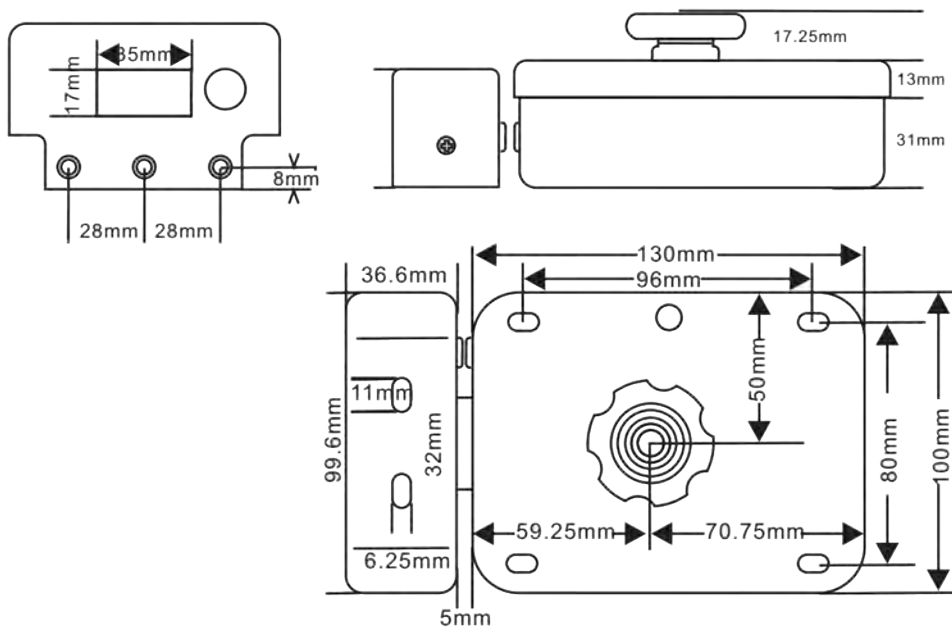

Specifications

Model	DS-K4E100
Dimension (W × H × D)	130 mm × 100 mm × 61.25 mm (5.12" × 3.94" × 2.41")
Power supply	DC 12V ± 10%
Electric current	350 mA (working current)
	25 mA (standby current)
Working temperature	-20 °C to 50 °C (-4 °F to 122 °F)
Length of the lock tongue	20 mm
Material	Stainless steel
Weight	1.45 kg (3.20 lb)

Appearance

Available Model

DS-K4E100